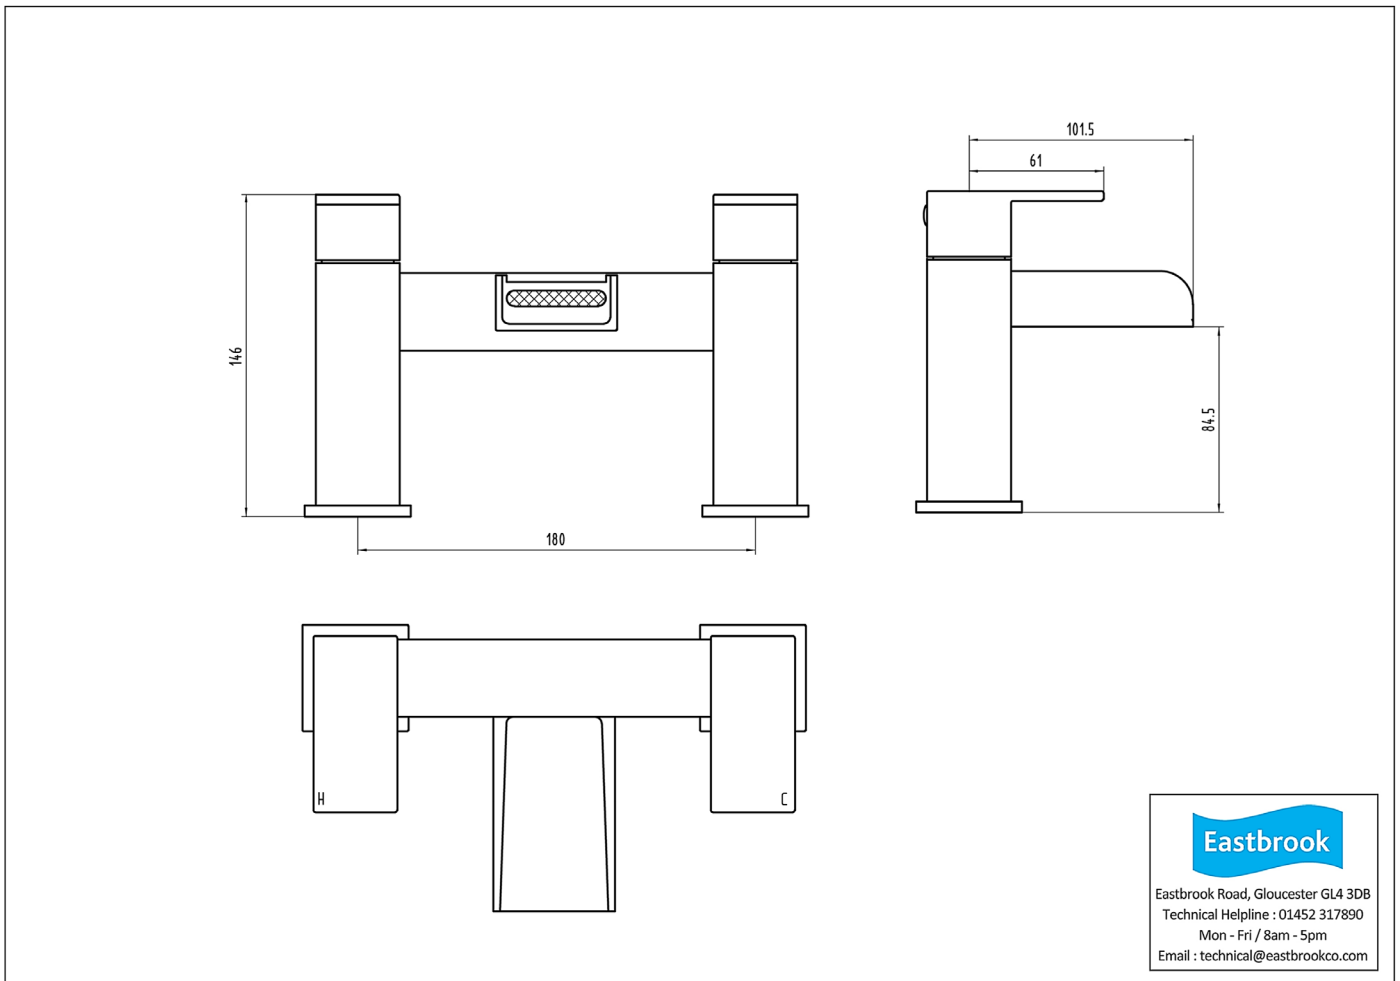

Drawing

Eastbrook Road, Gloucester GL4 3DB
Technical Helpline : 01452 317890
Mon - Fri / 8am - 5pm
Email : technical@eastbrookco.com