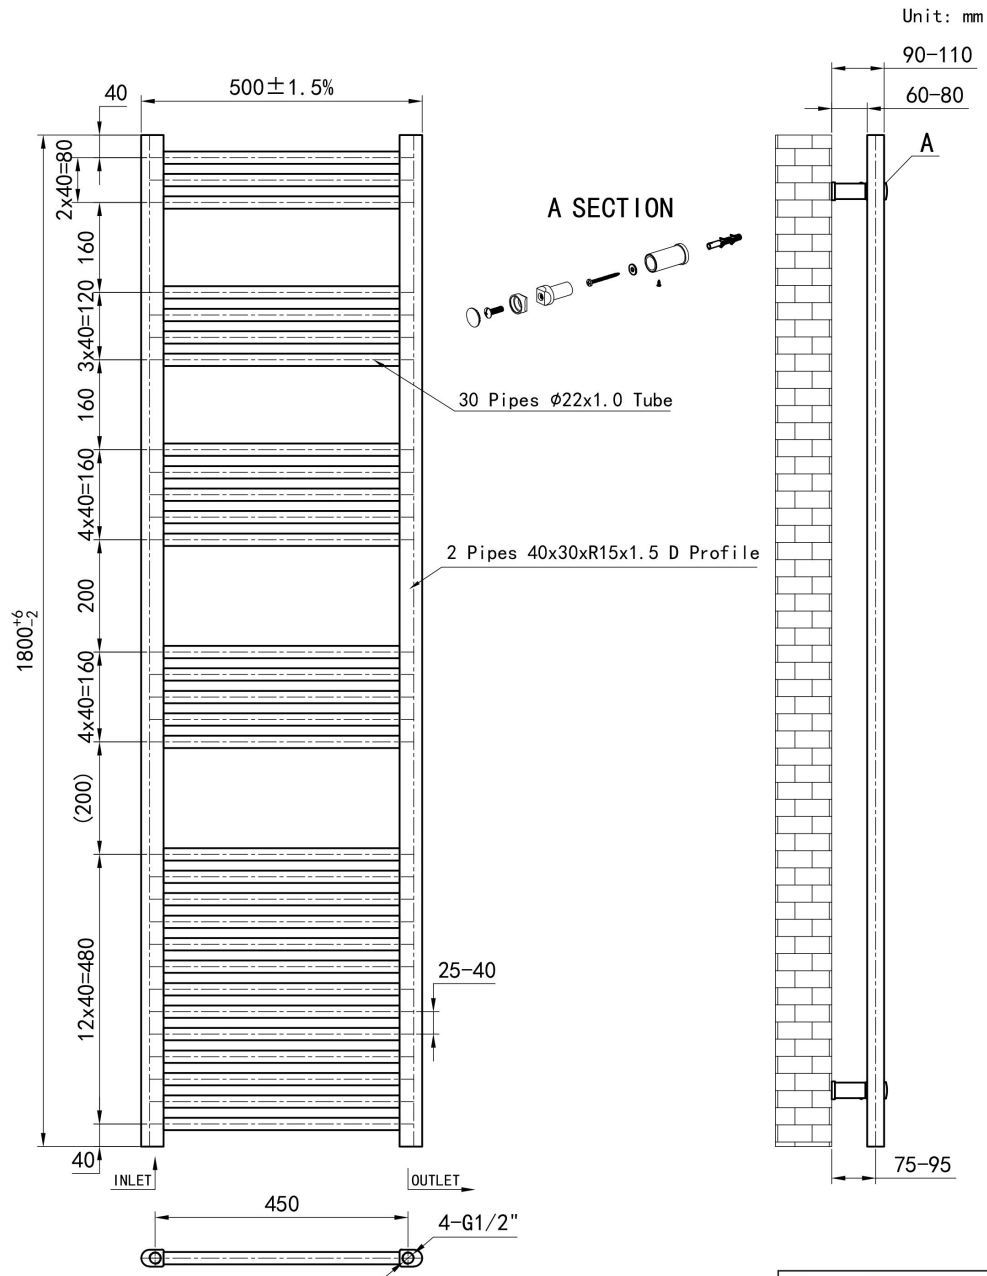

DATASHEET

Image

General Information

Product:	41.0695
Description:	Wendover Straight Multirail 1800 x 500
Website Link:	(Click Here)
Product Type:	Towel Rail
Brand:	Eastbrook Company
Colour:	Matt Black
Material:	Mild Steel
Height (mm):	1800mm
Width (mm):	500mm
Net Weight (kg):	12.52kg
Product Range:	Wendover

Product Specifications

Warranty:	5 Year(s)
Supplied with fixings:	Yes
Orientation:	Vertical
BTU $\Delta T50^{\circ}\text{C}$:	2282
BTU $\Delta T60^{\circ}\text{C}$:	2921
Watts $\Delta T50^{\circ}\text{C}$:	669
Watts $\Delta T60^{\circ}\text{C}$:	856

Drawing

Wendover Straight 1800 x 500mm. Technical Drawing

Eastbrook 
Eastbrook Road, Gloucester GL4 3DB
Technical Helpline : 01452 317890
Mon - Fri / 8am - 5pm
Email : technical@eastbrookco.com