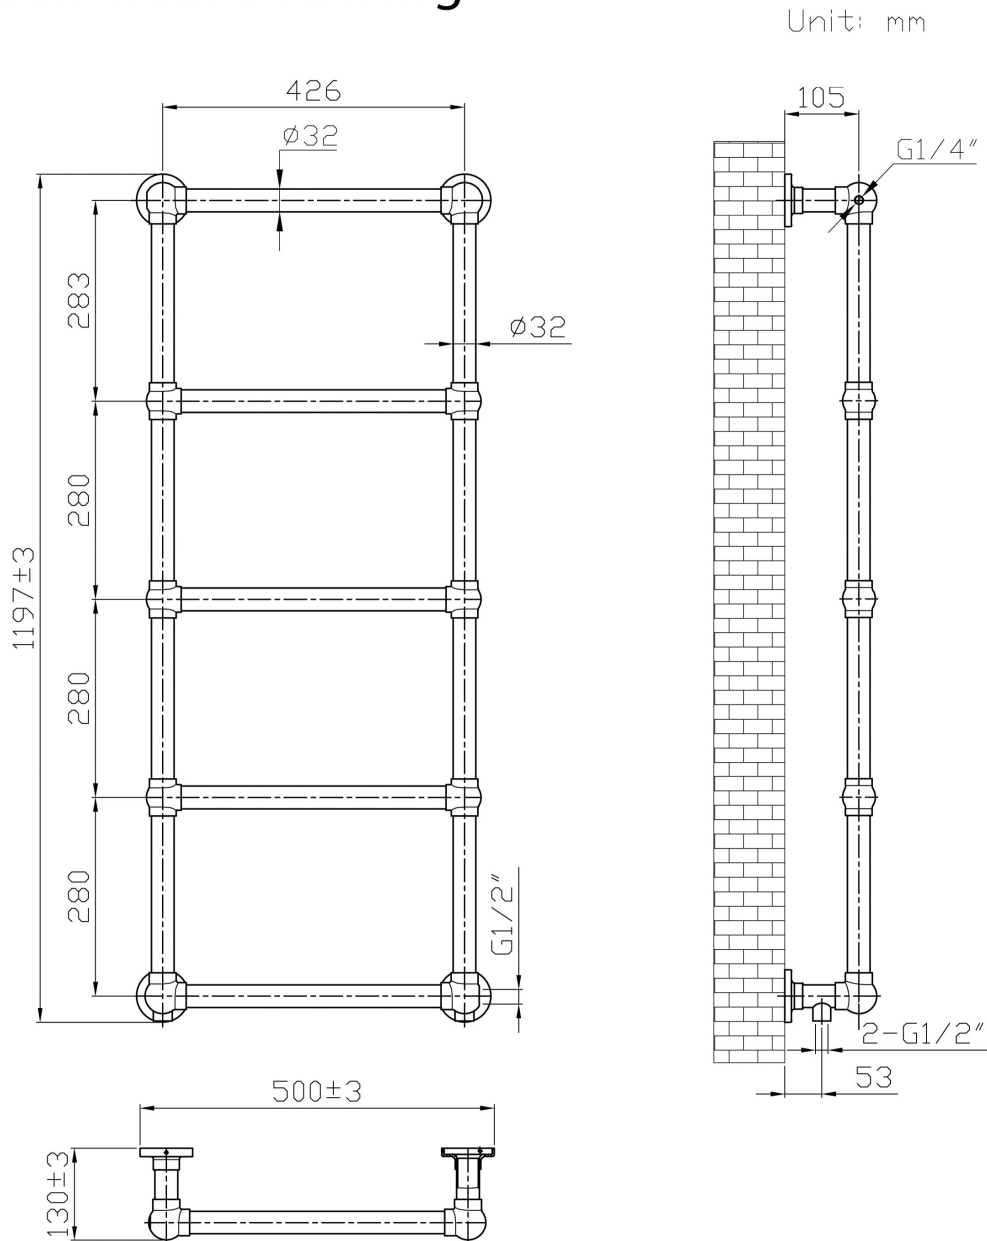

### General Information

Product:	41.0445
Description:	Stour 1195 x 500
Website Link:	<a href="#">(Click Here)</a>
Product Type:	Towel Rail
Brand:	Eastbrook Company
Colour:	Matt Black
Material:	Mild Steel
Height (mm):	1195mm
Width (mm):	500mm
Net Weight (kg):	9.5kg
Product Range:	Stour

## Drawing

### Stour 1195 x 500mm. Technical Drawing

Tappings : 426mm.

Tappings from wall : 53mm.

Distance from wall : 130mm.

**This product should be fitted by a fully qualified installer.**

**Eastbrook **  
Eastbrook Road, Gloucester GL4 3DB  
Technical Helpline : 01452 317890  
Mon - Fri / 8am - 5pm  
Email : [technical@eastbrookco.com](mailto:technical@eastbrookco.com)