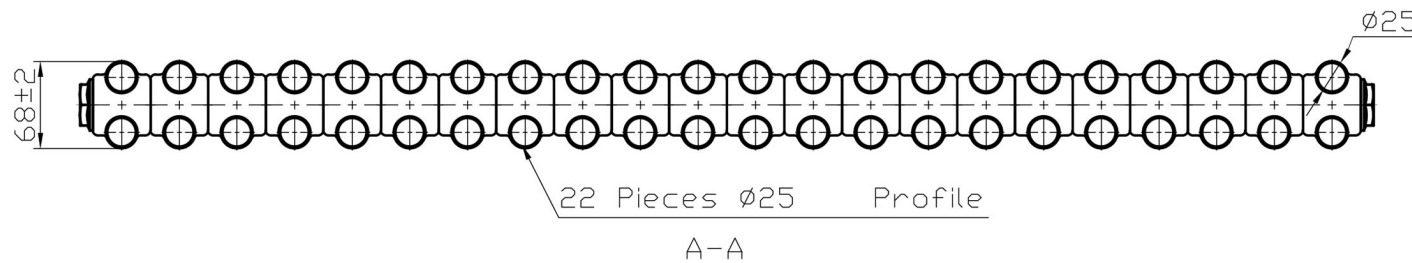

Imperia 2 Column Horizontal 600 x 1010mm.

Technical Drawing

Unit: mm

Eastbrook 

Eastbrook Road, Gloucester GL4 3DB
Technical Helpline : 01452 317890
Mon - Fri / 8am - 5pm
Email : technical@eastbrookco.com