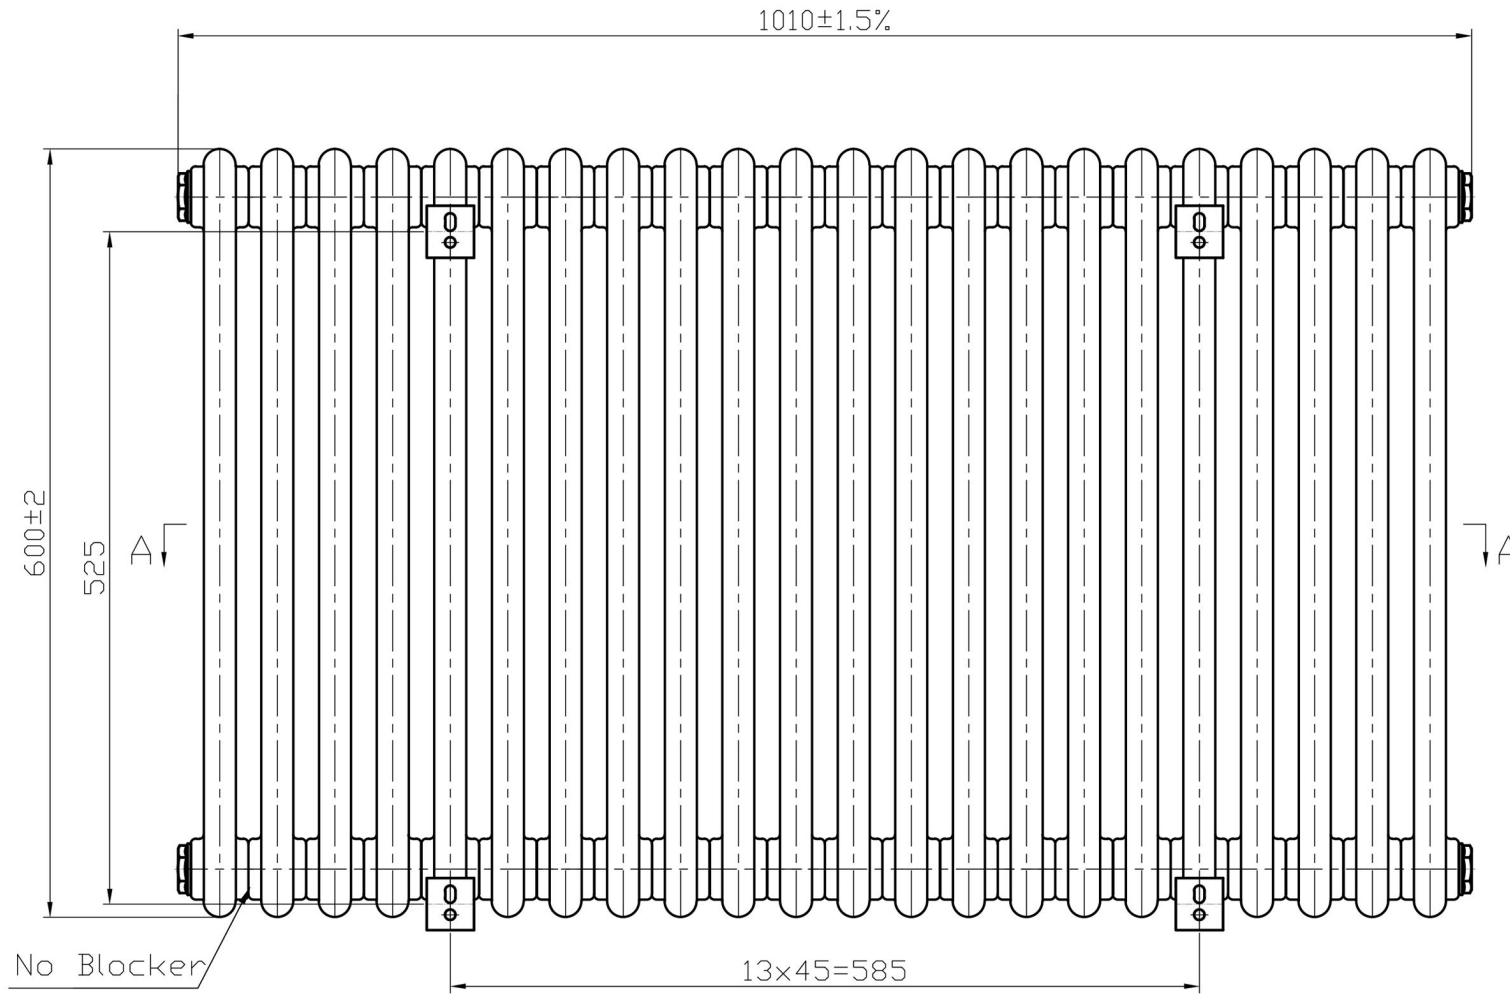

Imperia 2 Column Horizontal 600 x 1010mm.

Technical Drawing

Unit: mm

Eastbrook 

Eastbrook Road, Gloucester GL4 3DB
Technical Helpline : 01452 317890
Mon - Fri / 8am - 5pm
Email : technical@eastbrookco.com