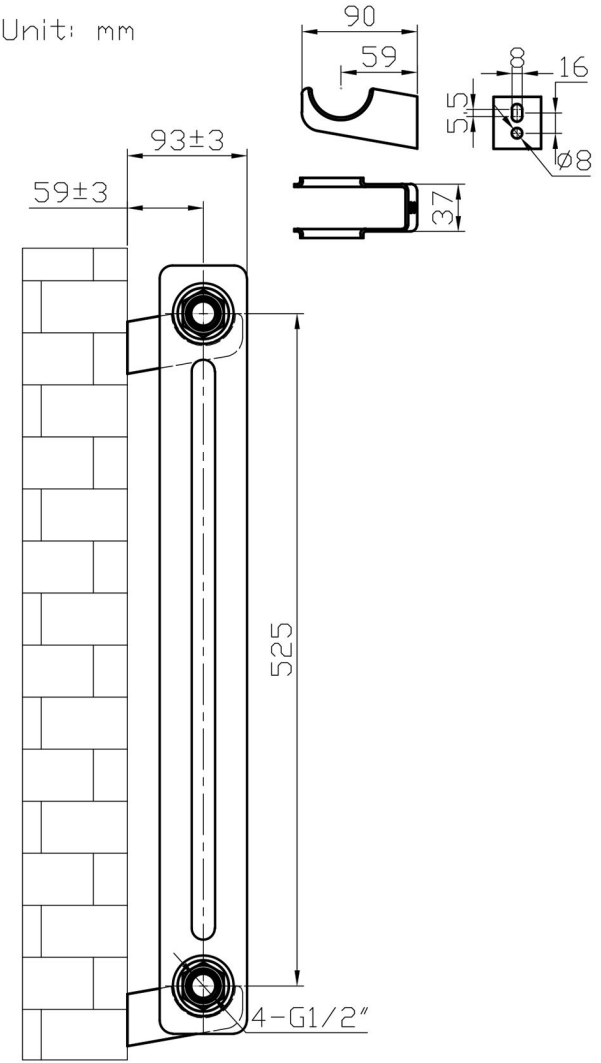

Imperia 2 Column Horizontal 600 x 1010mm.

Technical Drawing

Unit: mm

Eastbrook 

Eastbrook Road, Gloucester GL4 3DB
Technical Helpline : 01452 317890
Mon - Fri / 8am - 5pm
Email : technical@eastbrookco.com