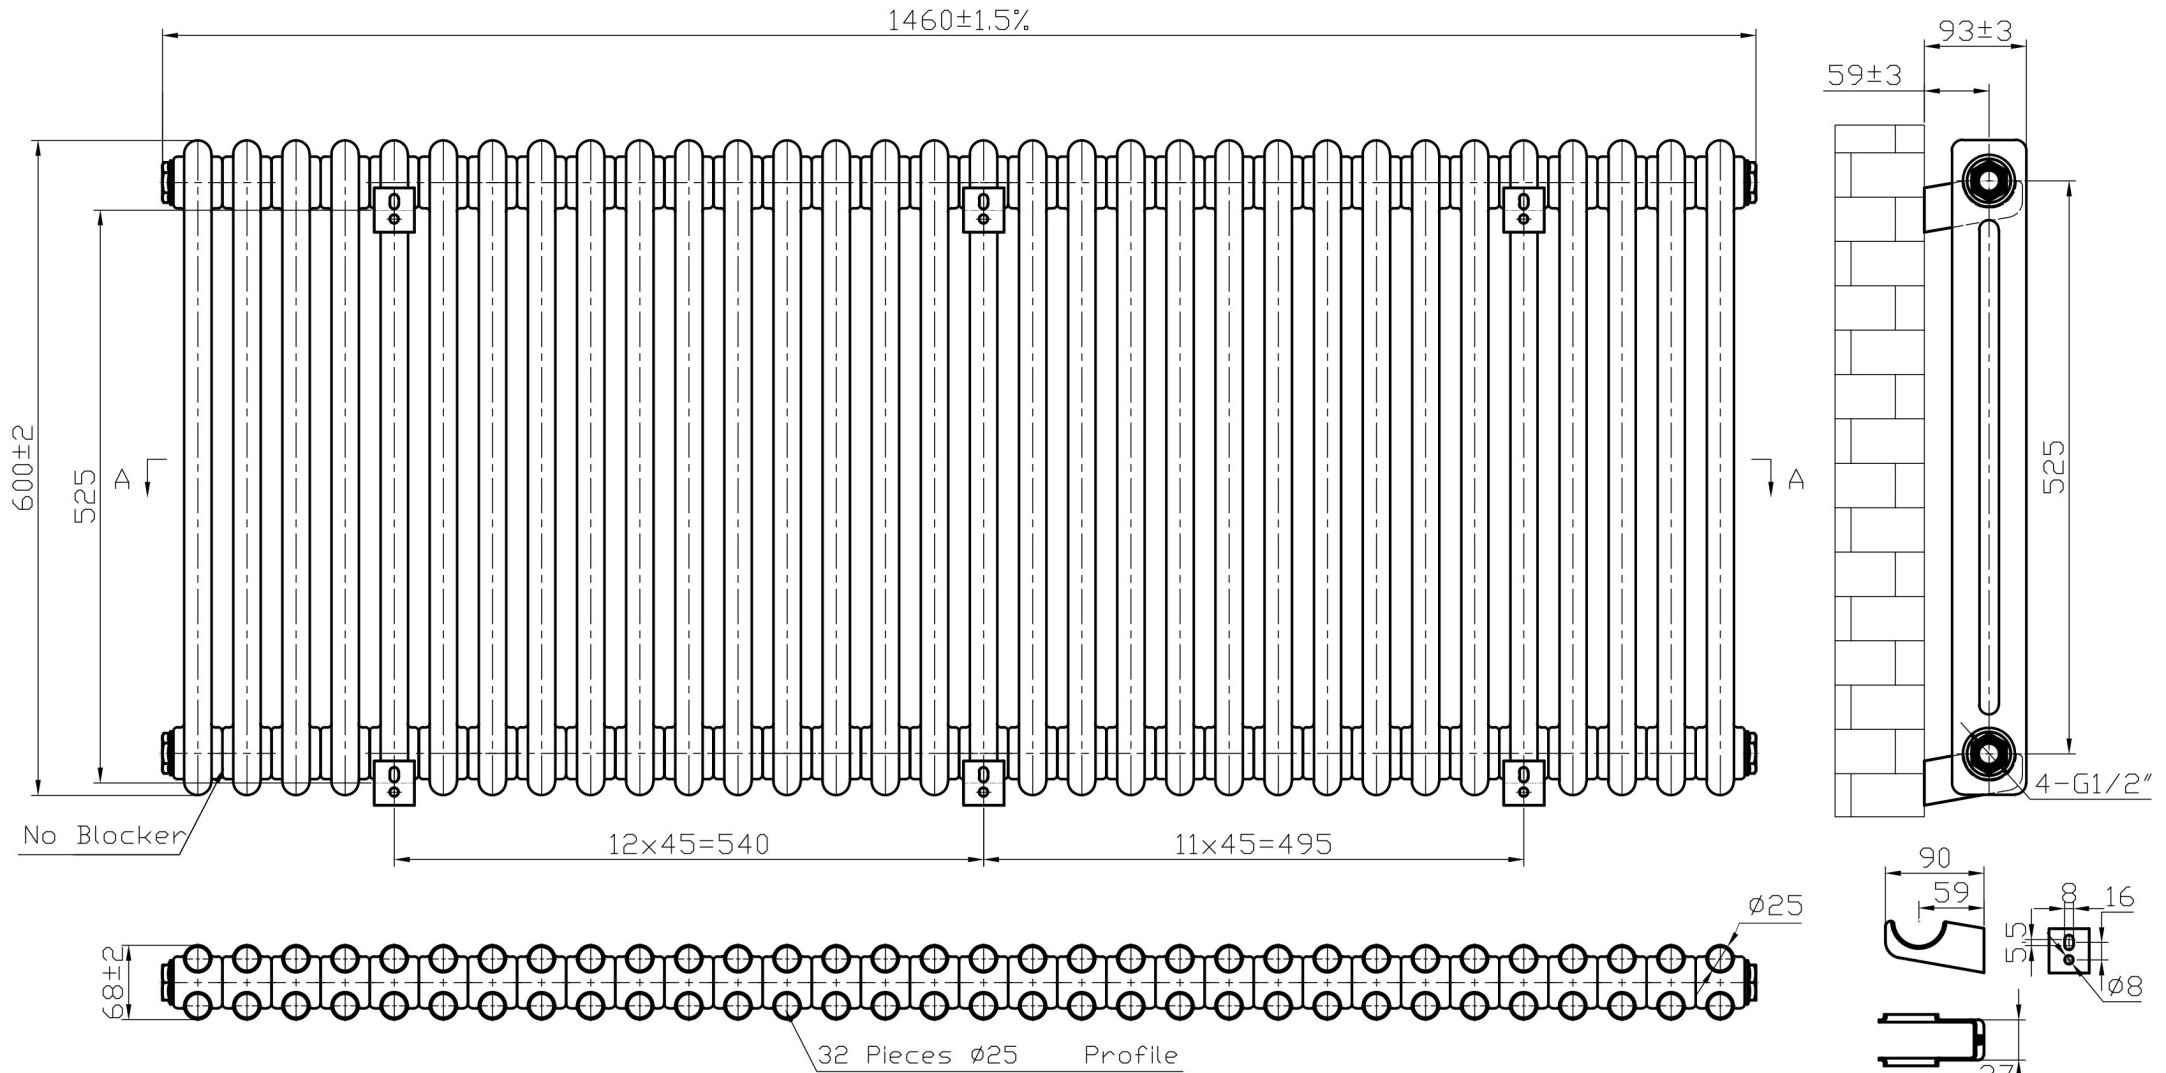

# Imperia 2 Column Horizontal 600 x 1460mm.

## Technical Drawing

Unit: mm

A-A

**Eastbrook** 

Eastbrook Road, Gloucester GL4 3DB

Technical Helpline : 01452 317890

Mon - Fri / 8am - 5pm

Email : [technical@eastbrookco.com](mailto:technical@eastbrookco.com)