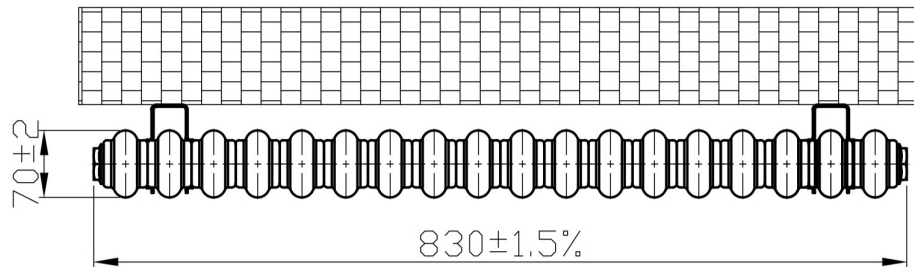

# Imperia 2 Column Horizontal 600 x 830mm.

## Technical Drawing

Unit: mm

18 Pieces  $\varnothing 25 \times 1.5$  Profile

**Eastbrook** 

Eastbrook Road, Gloucester GL4 3DB

Technical Helpline : 01452 317890

Mon - Fri / 8am - 5pm

Email : [technical@eastbrookco.com](mailto:technical@eastbrookco.com)