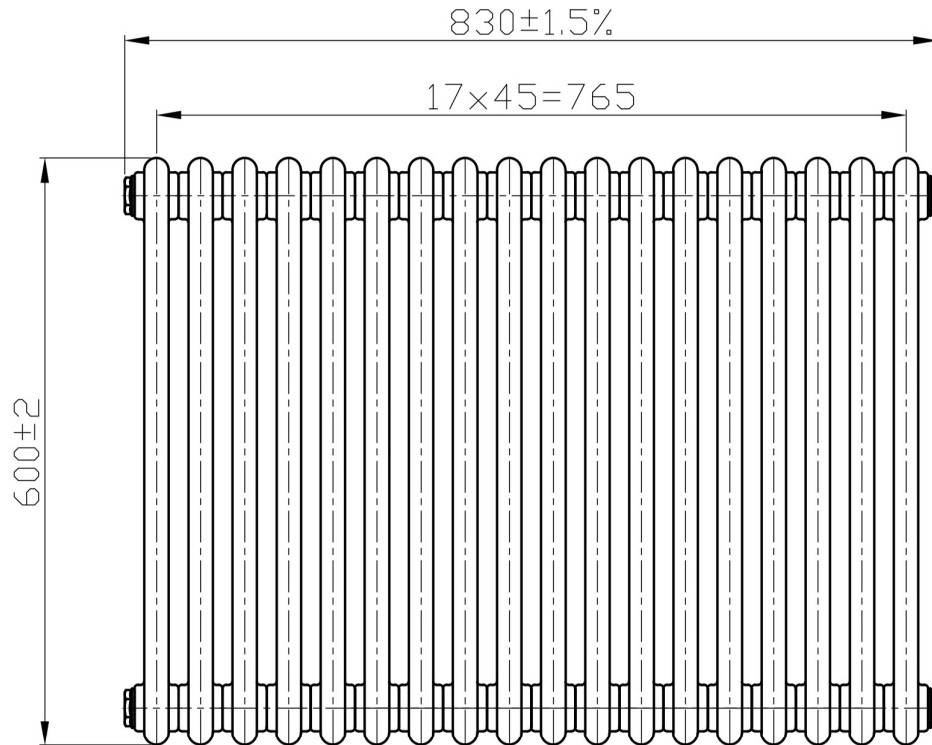

# Imperia 2 Column Horizontal 600 x 830mm.

## Technical Drawing

Unit: mm

18 Pieces  $\varnothing 25 \times 1.5$  Profile

**Eastbrook** 

Eastbrook Road, Gloucester GL4 3DB

Technical Helpline : 01452 317890

Mon - Fri / 8am - 5pm

Email : [technical@eastbrookco.com](mailto:technical@eastbrookco.com)