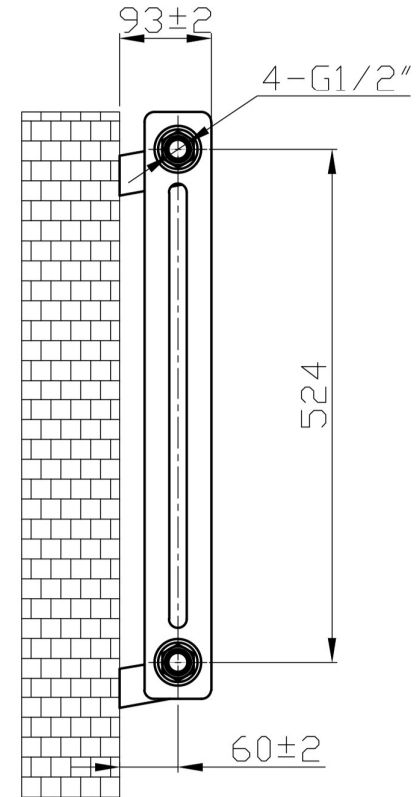

# Imperia 2 Column Horizontal 600 x 830mm.

## Technical Drawing

Unit: mm

18 Pieces  $\varnothing 25 \times 1.5$  Profile

**Eastbrook** 

Eastbrook Road, Gloucester GL4 3DB

Technical Helpline : 01452 317890

Mon - Fri / 8am - 5pm

Email : [technical@eastbrookco.com](mailto:technical@eastbrookco.com)