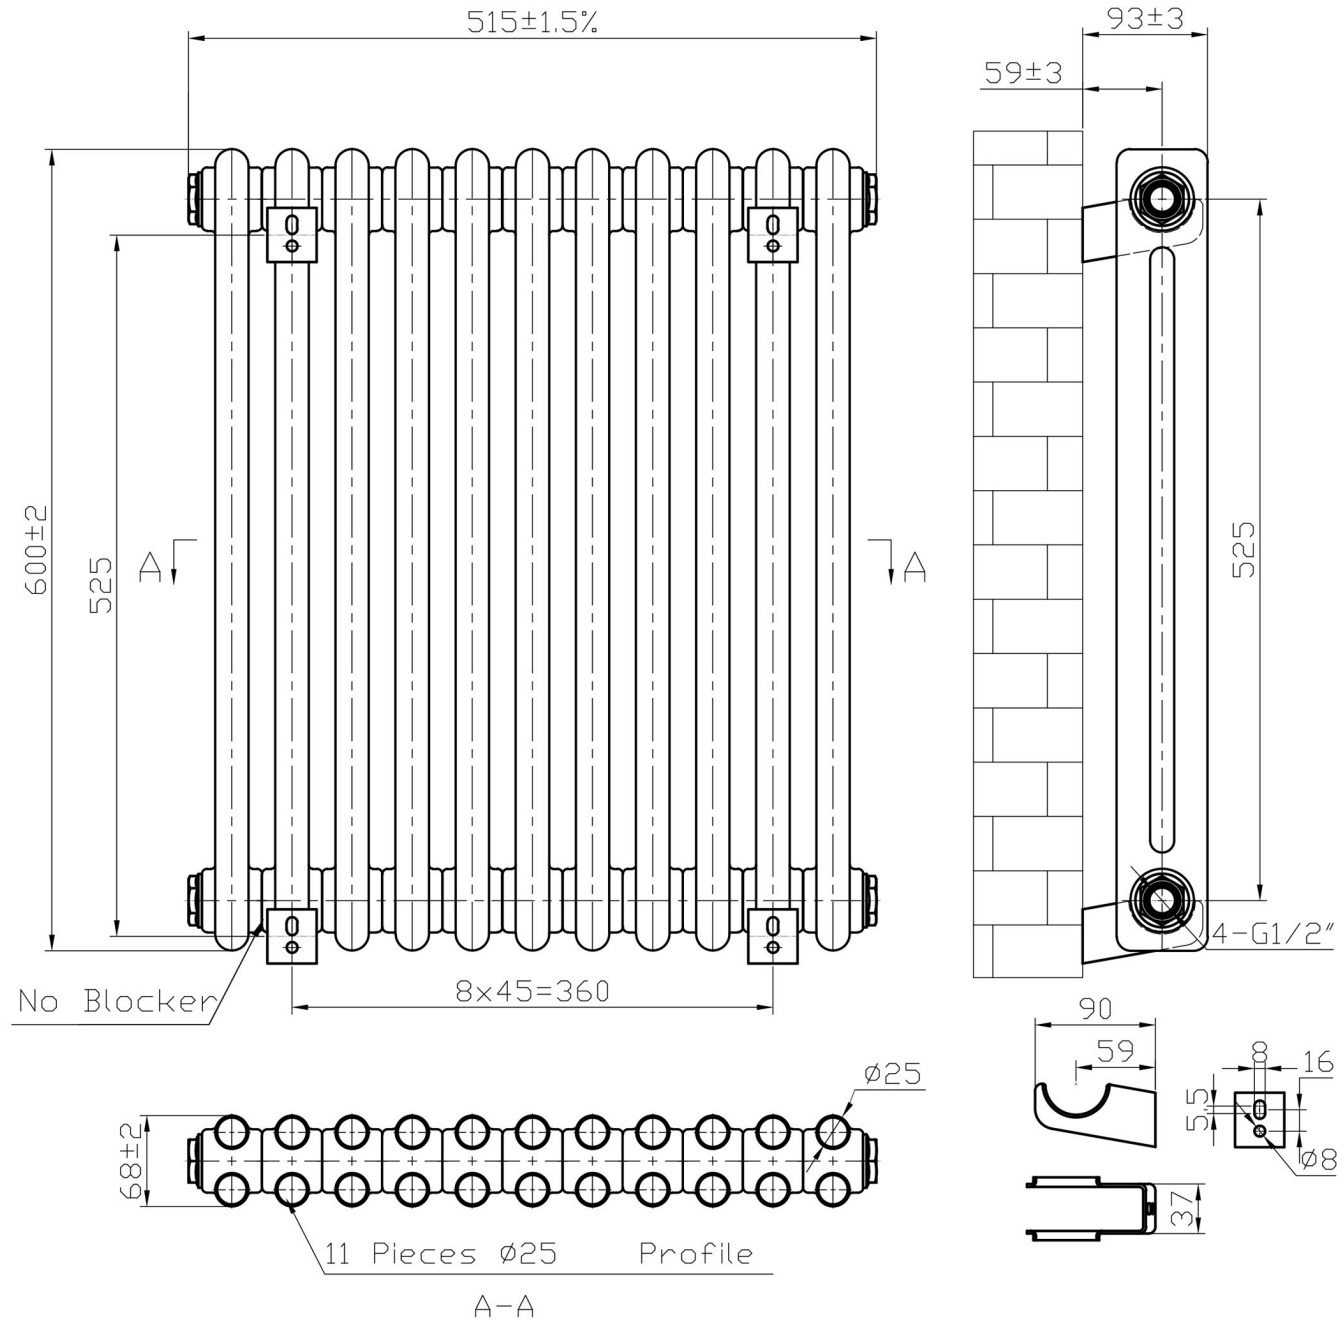

Imperia 2 Column Horizontal 600 x 515mm.

Technical Drawing

Unit: mm

Eastbrook
Eastbrook Road, Gloucester GL4 3DB
Technical Helpline : 01452 317890
Mon - Fri / 8am - 5pm
Email : technical@eastbrookco.com