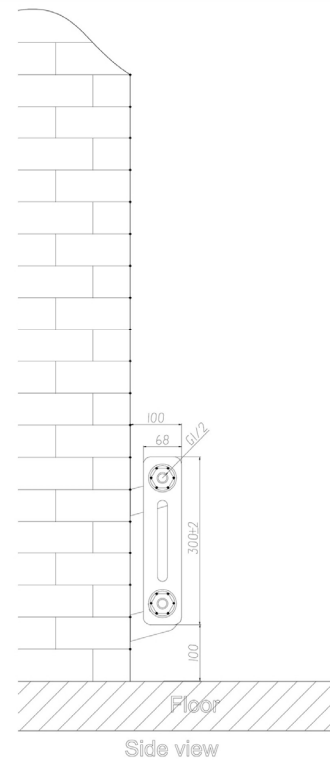

DATASHEET

Image

General Information

Product:	81.0005
Description:	Rivassa 2 Column Radiator 300 x 1148mm
Website Link:	(Click Here)
Product Type:	Radiator
Brand:	Eastbrook Company
Colour:	Gloss White
Material:	Mild Steel
Height (mm):	300mm
Width (mm):	1148mm
Net Weight (kg):	16.46kg
Product Range:	Rivassa

Product Specifications

Warranty:	5 Year(s)
Supplied with fixings:	Yes
Orientation:	Horizontal
BTU $\Delta T50^{\circ}\text{C}$:	2370
BTU $\Delta T60^{\circ}\text{C}$:	3034
Watts $\Delta T50^{\circ}\text{C}$:	695
Watts $\Delta T60^{\circ}\text{C}$:	889

Drawing

Rivassa 2 Column Horizontal 300 x 1148mm. Technical Drawing

Tappings off wall : 65mm.

Eastbrook 
Eastbrook Road, Gloucester GL4 3DB
Technical Helpline : 01452 317890
Mon - Fri / 8am - 5pm
Email : technical@eastbrookco.com