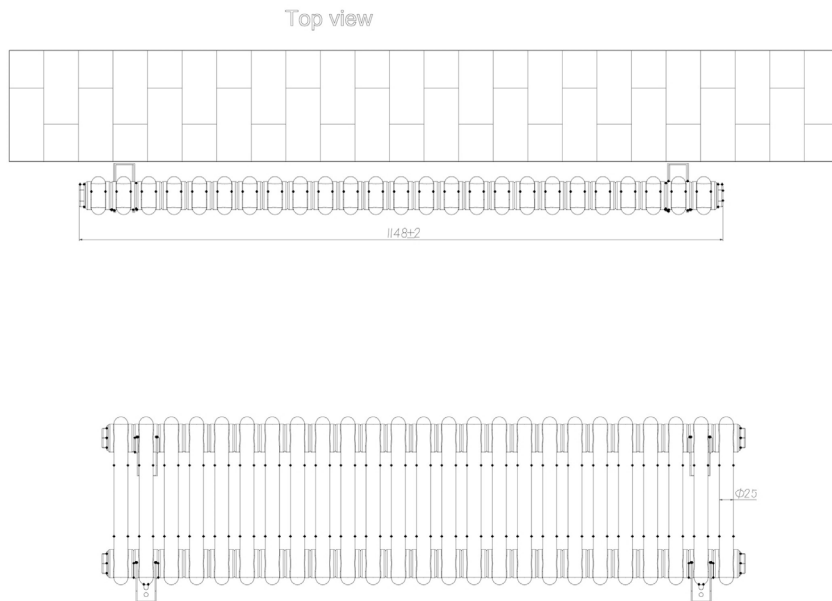

DATASHEET

Image

General Information

Product:	81.0005
Description:	Rivassa 2 Column Radiator 300 x 1148mm
Website Link:	(Click Here)
Product Type:	Radiator
Brand:	Eastbrook Company
Colour:	Gloss White
Material:	Mild Steel
Height (mm):	300mm
Width (mm):	1148mm
Net Weight (kg):	16.46kg
Product Range:	Rivassa

Drawing

Rivassa 2 Column Horizontal 300 x 1148mm. Technical Drawing

Tappings off wall : 65mm.

Eastbrook 
Eastbrook Road, Gloucester GL4 3DB
Technical Helpline : 01452 317890
Mon - Fri / 8am - 5pm
Email : technical@eastbrookco.com