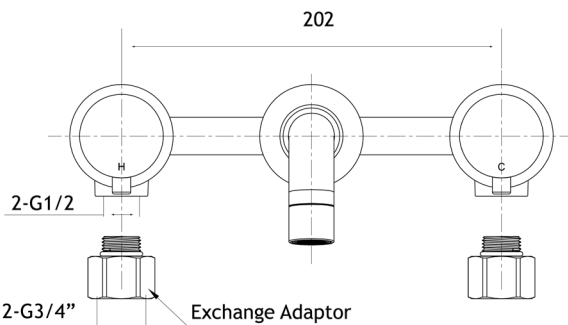

DATASHEET

Image

General Information

Product:	98.2044
Description:	Meriden Three Hole Wall mounted Bath Tap set
Website Link:	(Click Here)
Product Type:	Bath Tap Set
Brand:	Eastbrook Company
Colour:	Chrome
Material:	Brass
Height (mm):	69mm
Width (mm):	257mm
Length (mm):	200mm
Net Weight (kg) (kg):	1.6kg
Product Range:	Meriden

Product Specifications

Warranty:	2 Year(s)
Finish:	Polished
Mounting:	Wall
Flow rate Litres/Min (1.0 bar):	11.5
Flow rate Litres/Min (2.0 bar):	17.2
Flow rate Litres/Min (3.0 bar):	20.2
Minimum Bar Pressure re-	0.5

Drawing

Both G 1/2 and 3/4
can be connected