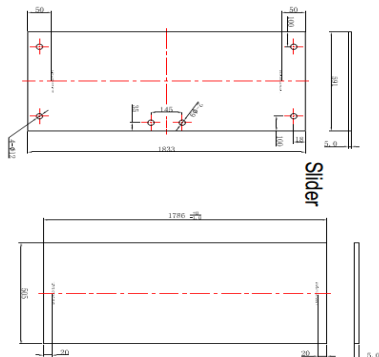

### Drawing

### General Information

|                       |                              |
|-----------------------|------------------------------|
| Product:              | 69.0016                      |
| Description:          | Vulcan 1200mm Slider         |
| Website Link:         | <a href="#">(Click Here)</a> |
| Product Type:         | Slider Shower Doors          |
| Brand:                | Eastbrook Company            |
| Colour:               | Chrome                       |
| Material:             | Tempered Glass               |
| Height (mm):          | 1850mm                       |
| Width (mm):           | 1200mm                       |
| Length (mm):          | 50mm                         |
| Net Weight (kg) (kg): | 32.7kg                       |
| Product Range:        | Vulcan                       |

### Product Specifications

|                       |               |
|-----------------------|---------------|
| Warranty:             | 10 Year(s)    |
| Door opening (mm):    | 490mm         |
| Easy Clean glass:     | Yes           |
| Finish:               | Polished      |
| Frameless:            | No            |
| Glass Thickness (mm): | 5mm           |
| Glass type:           | Clear Glass   |
| Waste Included:       | No            |
| Adjustment (mm):      | 1180 - 1200mm |
| Enclosure Size:       | 1200          |