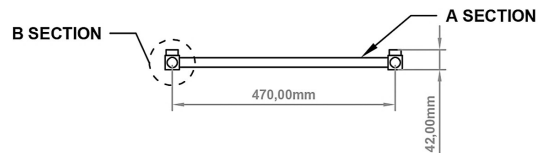

DATASHEET

Image

General Information

Product:	89.1248
Description:	Tuscan Square Towel Rail 1800 x 500
Website Link:	(Click Here)
Product Type:	Towel Rail
Brand:	Eastbrook Company
Colour:	Gloss White
Material:	Mild Steel
Height (mm):	1800mm
Width (mm):	500mm
Net Weight (kg):	9.5kg
Product Range:	Tuscan Square

Drawing

Tuscan Square 1800 x 500mm. Technical Drawing

A SECTION

B SECTION

Eastbrook 
Eastbrook Road, Gloucester GL4 3DB
Technical Helpline : 01452 317890
Mon - Fri / 8am - 5pm
Email : technical@eastbrookco.com