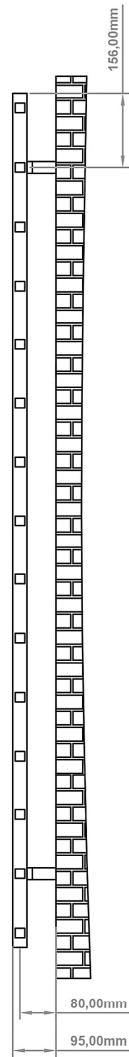

DATASHEET

Image

General Information

Product:	89.1248
Description:	Tuscan Square Towel Rail 1800 x 500
Website Link:	(Click Here)
Product Type:	Towel Rail
Brand:	Eastbrook Company
Colour:	Gloss White
Material:	Mild Steel
Height (mm):	1800mm
Width (mm):	500mm
Net Weight (kg):	9.5kg
Product Range:	Tuscan Square

Product Specifications

Warranty:	5 Year(s)
Supplied with fixings:	Yes
BTU $\Delta T50^{\circ}\text{C}$:	1834
BTU $\Delta T60^{\circ}\text{C}$:	2348
Watts $\Delta T50^{\circ}\text{C}$:	538
Watts $\Delta T60^{\circ}\text{C}$:	688

Drawing

Tuscan Square 1800 x 500mm. Technical Drawing

A SECTION

B SECTION

Eastbrook 
Eastbrook Road, Gloucester GL4 3DB
Technical Helpline : 01452 317890
Mon - Fri / 8am - 5pm
Email : technical@eastbrookco.com