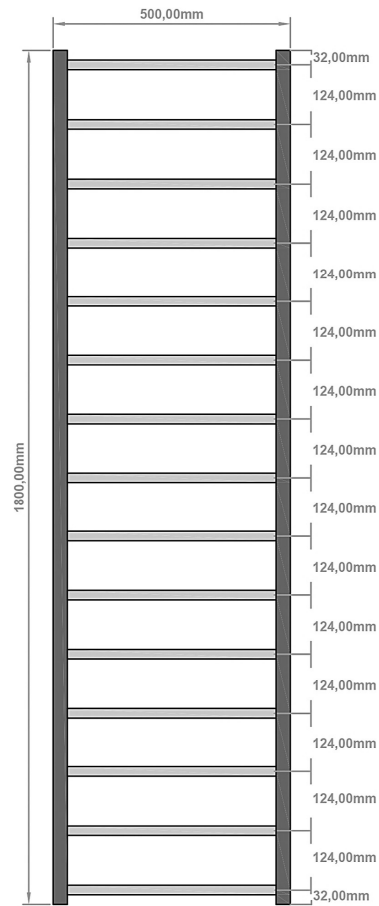

DATASHEET

Image

General Information

Product:	89.1248
Description:	Tuscan Square Towel Rail 1800 x 500
Website Link:	(Click Here)
Product Type:	Towel Rail
Brand:	Eastbrook Company
Colour:	Gloss White
Material:	Mild Steel
Height (mm):	1800mm
Width (mm):	500mm
Net Weight (kg):	9.5kg
Product Range:	Tuscan Square

Product Specifications

Warranty:	5 Year(s)
Supplied with fixings:	Yes
BTU $\Delta T50^{\circ}\text{C}$:	1834
BTU $\Delta T60^{\circ}\text{C}$:	2348
Watts $\Delta T50^{\circ}\text{C}$:	538
Watts $\Delta T60^{\circ}\text{C}$:	688

Drawing

Tuscan Square 1800 x 500mm. Technical Drawing

A SECTION

B SECTION

Eastbrook 
Eastbrook Road, Gloucester GL4 3DB
Technical Helpline : 01452 317890
Mon - Fri / 8am - 5pm
Email : technical@eastbrookco.com