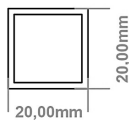

DATASHEET

Image

General Information

Product:	89.1248
Description:	Tuscan Square Towel Rail 1800 x 500
Website Link:	(Click Here)
Product Type:	Towel Rail
Brand:	Eastbrook Company
Colour:	Gloss White
Material:	Mild Steel
Height (mm):	1800mm
Width (mm):	500mm
Net Weight (kg):	9.5kg
Product Range:	Tuscan Square

Drawing

Tuscan Square 1800 x 500mm. Technical Drawing

A SECTION

B SECTION

Eastbrook 
Eastbrook Road, Gloucester GL4 3DB
Technical Helpline : 01452 317890
Mon - Fri / 8am - 5pm
Email : technical@eastbrookco.com