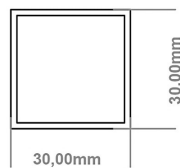

DATASHEET

Image

General Information

Product:	89.1248
Description:	Tuscan Square Towel Rail 1800 x 500
Website Link:	(Click Here)
Product Type:	Towel Rail
Brand:	Eastbrook Company
Colour:	Gloss White
Material:	Mild Steel
Height (mm):	1800mm
Width (mm):	500mm
Net Weight (kg):	9.5kg
Product Range:	Tuscan Square

Drawing

Tuscan Square 1800 x 500mm. Technical Drawing

A SECTION

B SECTION

Eastbrook 
Eastbrook Road, Gloucester GL4 3DB
Technical Helpline : 01452 317890
Mon - Fri / 8am - 5pm
Email : technical@eastbrookco.com