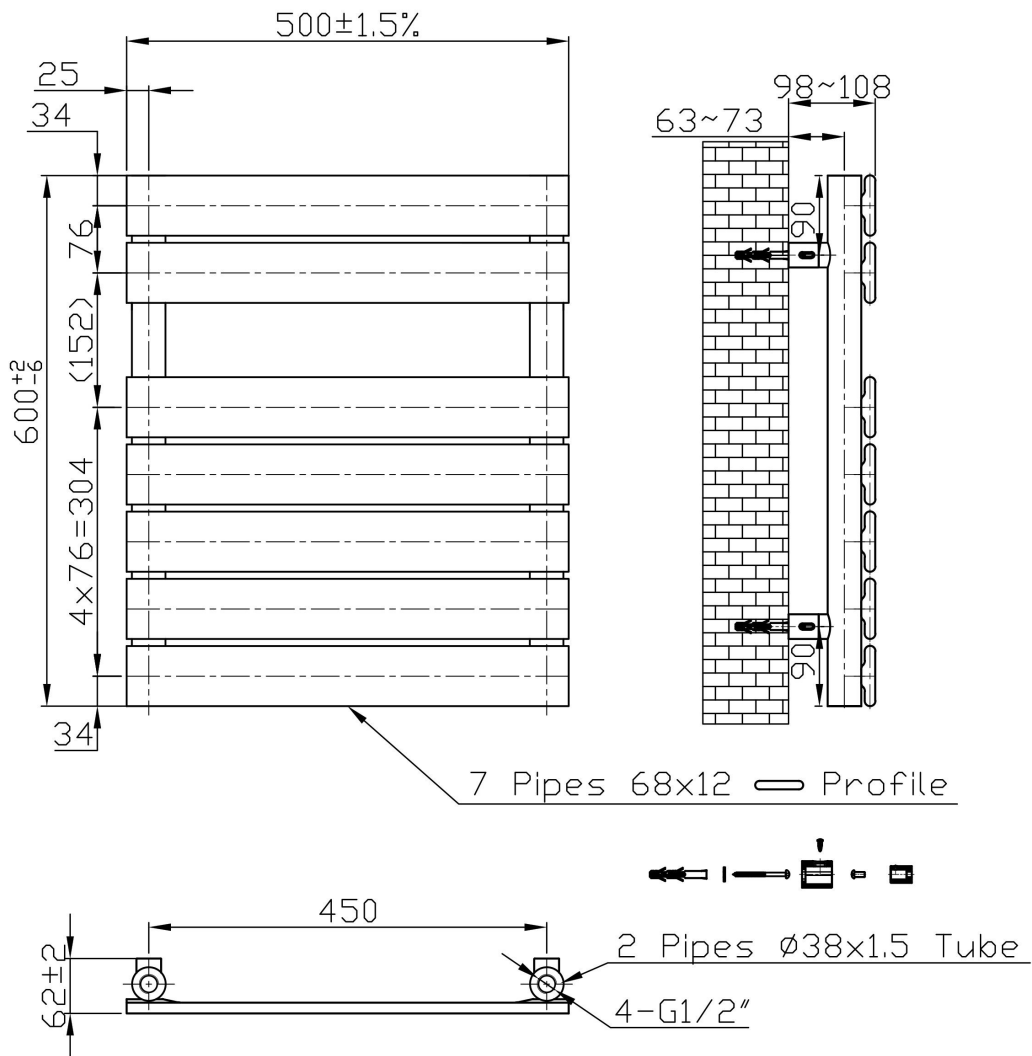

DATASHEET

Image

General Information

Product:	41.0193
Description:	Staverton Tube on Tube 600x500
Website Link:	(Click Here)
Product Type:	Towel Rail
Brand:	Eastbrook Company
Colour:	Gloss White
Material:	Mild Steel
Height (mm):	600mm
Width (mm):	500mm
Net Weight (kg):	7.55kg
Product Range:	Staverton Tube on Tube Straight

Product Specifications

Warranty:	5 Year(s)
Supplied with fixings:	Yes
BTU $\Delta T50^{\circ}\text{C}$:	1152
BTU $\Delta T60^{\circ}\text{C}$:	1474
Watts $\Delta T50^{\circ}\text{C}$:	338
Watts $\Delta T60^{\circ}\text{C}$:	432

Drawing

Staverton Tube on Tube Straight 600 x 500mm. Painted / Chrome Technical Drawing

Unit:mm

Eastbrook 
Eastbrook Road, Gloucester GL4 3DB
Technical Helpline : 01452 317890
Mon - Fri / 8am - 5pm
Email : technical@eastbrookco.com