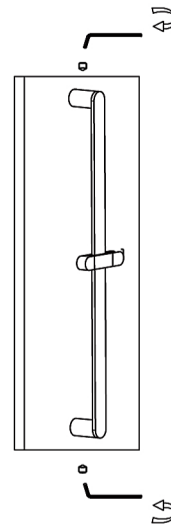

78.0015 Curved X Slide Rail Kit

Installation Guide

Technical Drawing

Eastbrook Road, Gloucester GL4 3DB
Technical Helpline : 01452 317890
Mon - Fri / 8am - 5pm
Email : technical@eastbrookco.com

1.

2.

Drill a hole (size as above) in the wall. The distance is based on the products.

Insert wall plugs as shown and then install the Fixed Base.

3.

Fit the shower rail onto the Fixed base.

4.

Lock the screws and make the rail fix.

CLEANING:

Never use abrasives or abrasive cleaning agents to clean this product. Clean regularly with contamination free warm soapy water and a damp soft cloth.

8	Allen key	1
7	M5X4 Screw	2
6	Bracket	2
5	Screw	4
4	Washer	4
3	Slider	1
2	Bracket	2
1	Shower Rail	1
NO.	Part Name	Qty

Eastbrook Road, Gloucester GL4 3DB
Technical Helpline : 01452 317890
Mon - Fri / 8am - 5pm
Email : technical@eastbrookco.com