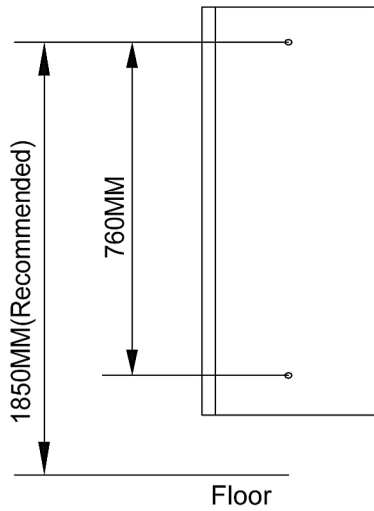

78.0015 Curved X Slide Rail Kit

Installation Guide

Technical Drawing

Eastbrook Road, Gloucester GL4 3DB
Technical Helpline : 01452 317890
Mon - Fri / 8am - 5pm
Email : technical@eastbrookco.com

1.

2.

Drill a hole (size as above) in the wall. The distance is based on the products.

Insert wall plugs as shown and then install the Fixed Base.

3.

Fit the shower rail onto the Fixed base.

4.

Lock the screws and make the rail fix.

CLEANING:

Never use abrasives or abrasive cleaning agents to clean this product. Clean regularly with contamination free warm soapy water and a damp soft cloth.