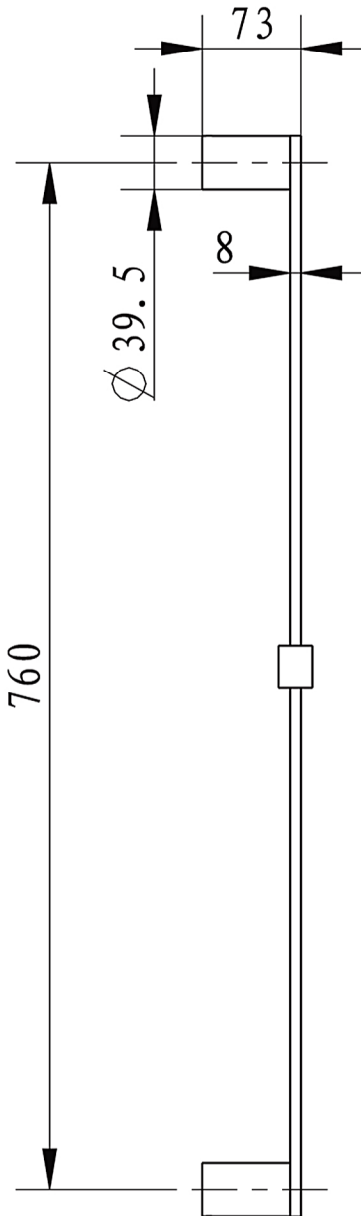

78.0015 Curved X Slide Rail Kit

Installation Guide

Technical Drawing

Eastbrook Road, Gloucester GL4 3DB
Technical Helpline : 01452 317890
Mon - Fri / 8am - 5pm
Email : technical@eastbrookco.com

1.

2.

Drill a hole (size as above) in the wall. The distance is based on the products.

Insert wall plugs as shown and then install the Fixed Base.

3.

Fit the shower rail onto the Fixed base.

4.

Lock the screws and make the rail fix.

CLEANING:

Never use abrasives or abrasive cleaning agents to clean this product. Clean regularly with contamination free warm soapy water and a damp soft cloth.

8	Allen key	1
7	M5X4 Screw	2
6	Bracket	2
5	Screw	4
4	Washer	4
3	Slider	1
2	Bracket	2
1	Shower Rail	1
NO.	Part Name	Qty

Eastbrook Road, Gloucester GL4 3DB
Technical Helpline : 01452 317890
Mon - Fri / 8am - 5pm
Email : technical@eastbrookco.com