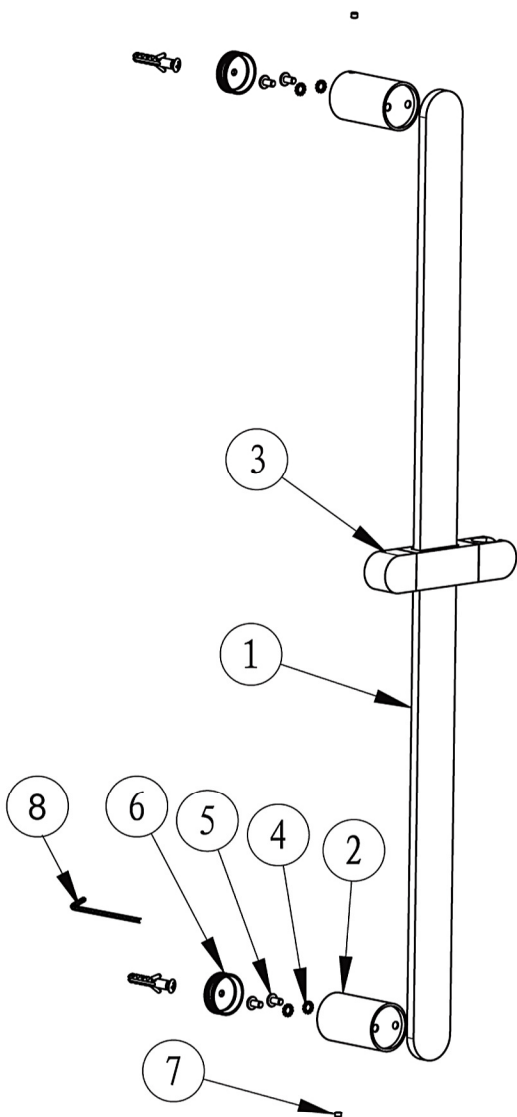

Insert wall plugs as shown and then install the Fixed Base.

3.

Fit the shower rail onto the Fixed base.

4.

Lock the screws and make the rail fix.

CLEANING:

Never use abrasives or abrasive cleaning agents to clean this product. Clean regularly with contamination free warm soapy water and a damp soft cloth.

Never insert objects into the spray slot or attempt to remove limescale with sharp objects or abrasives.

Eastbrook Road, Gloucester GL4 3DB
 Technical Helpline : 01452 317890
 Mon - Fri / 8am - 5pm
 Email : technical@eastbrookco.com

IMPORTANT: Please read all of the instructions before installation.

General:

- 1.This product must be installed in compliance with all relevant regional regulations.
- 2.It is the responsibility of the installer to ensure a waterproof seal is achieved between the product and mounting surface. If in doubt about the quality of the seal, remove the product and reinstall using silicone to ensure a seal is achieved.
- 3.All pipe work must be thoroughly flushed prior to the installation of the hose.
- 4.After installation all connections must be checked for leaks.
- 5.All outlets used primarily for personal hygiene shall deliver water at a safe temperature as per regional regulations.

8	Allen key	1
7	M5X4 Screw	2
6	Bracket	2
5	Screw	4
4	Washer	4
3	Slider	1
2	Bracket	2
1	Shower Rail	1
NO.	Part Name	Qty

Eastbrook Road, Gloucester GL4 3DB
Technical Helpline : 01452 317890
Mon - Fri / 8am - 5pm
Email : technical@eastbrookco.com