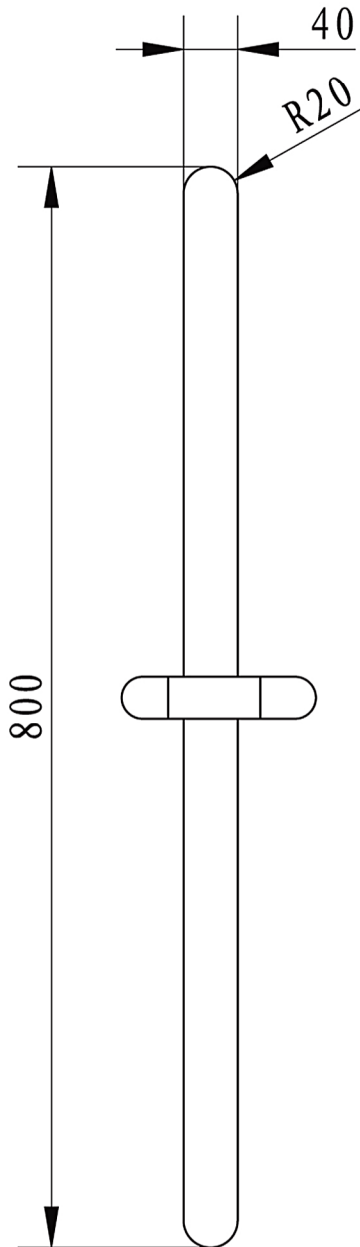

78.0015 Curved X Slide Rail Kit

Installation Guide

Technical Drawing

Eastbrook Road, Gloucester GL4 3DB
Technical Helpline : 01452 317890
Mon - Fri / 8am - 5pm
Email : technical@eastbrookco.com

1.

2.

Drill a hole (size as above) in the wall. The distance is based on the products.

Insert wall plugs as shown and then install the Fixed Base.

3.

Fit the shower rail onto the Fixed base.

4.

Lock the screws and make the rail fix.

CLEANING:

Never use abrasives or abrasive cleaning agents to clean this product. Clean regularly with contamination free warm soapy water and a damp soft cloth.

8	Allen key	1
7	M5X4 Screw	2
6	Bracket	2
5	Screw	4
4	Washer	4
3	Slider	1
2	Bracket	2
1	Shower Rail	1
NO.	Part Name	Qty

Eastbrook Road, Gloucester GL4 3DB
Technical Helpline : 01452 317890
Mon - Fri / 8am - 5pm
Email : technical@eastbrookco.com