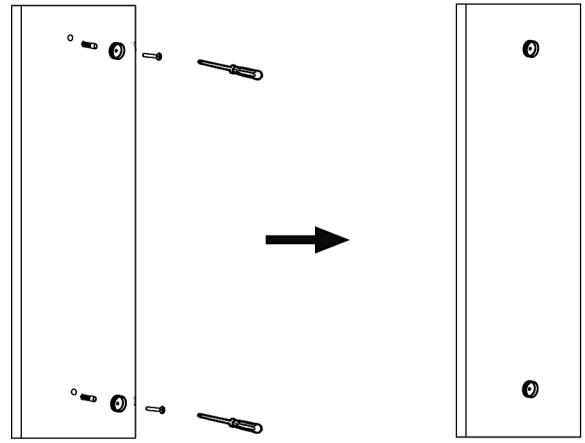

78.0015 Curved X Slide Rail Kit

Installation Guide

Technical Drawing

Eastbrook Road, Gloucester GL4 3DB
Technical Helpline : 01452 317890
Mon - Fri / 8am - 5pm
Email : technical@eastbrookco.com

1.

2.

Drill a hole (size as above) in the wall. The distance is based on the products.

Insert wall plugs as shown and then install the Fixed Base.

3.

Fit the shower rail onto the Fixed base.

4.

Lock the screws and make the rail fix.

CLEANING:

Never use abrasives or abrasive cleaning agents to clean this product. Clean regularly with contamination free warm soapy water and a damp soft cloth.