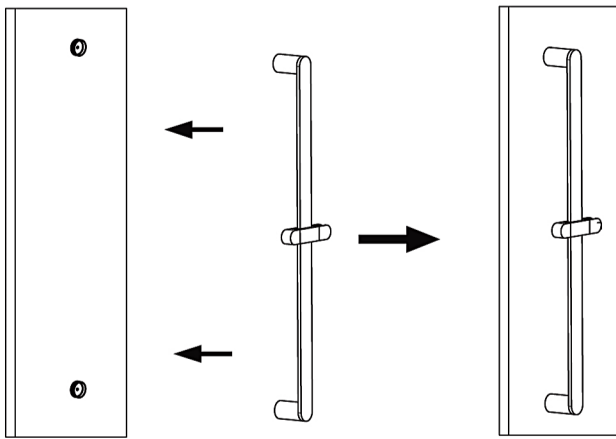

78.0015 Curved X Slide Rail Kit

Installation Guide

Technical Drawing

Eastbrook Road, Gloucester GL4 3DB
Technical Helpline : 01452 317890
Mon - Fri / 8am - 5pm
Email : technical@eastbrookco.com

1.

2.

Drill a hole (size as above) in the wall. The distance is based on the products.

Insert wall plugs as shown and then install the Fixed Base.

3.

Fit the shower rail onto the Fixed base.

4.

Lock the screws and make the rail fix.

CLEANING:

Never use abrasives or abrasive cleaning agents to clean this product. Clean regularly with contamination free warm soapy water and a damp soft cloth.