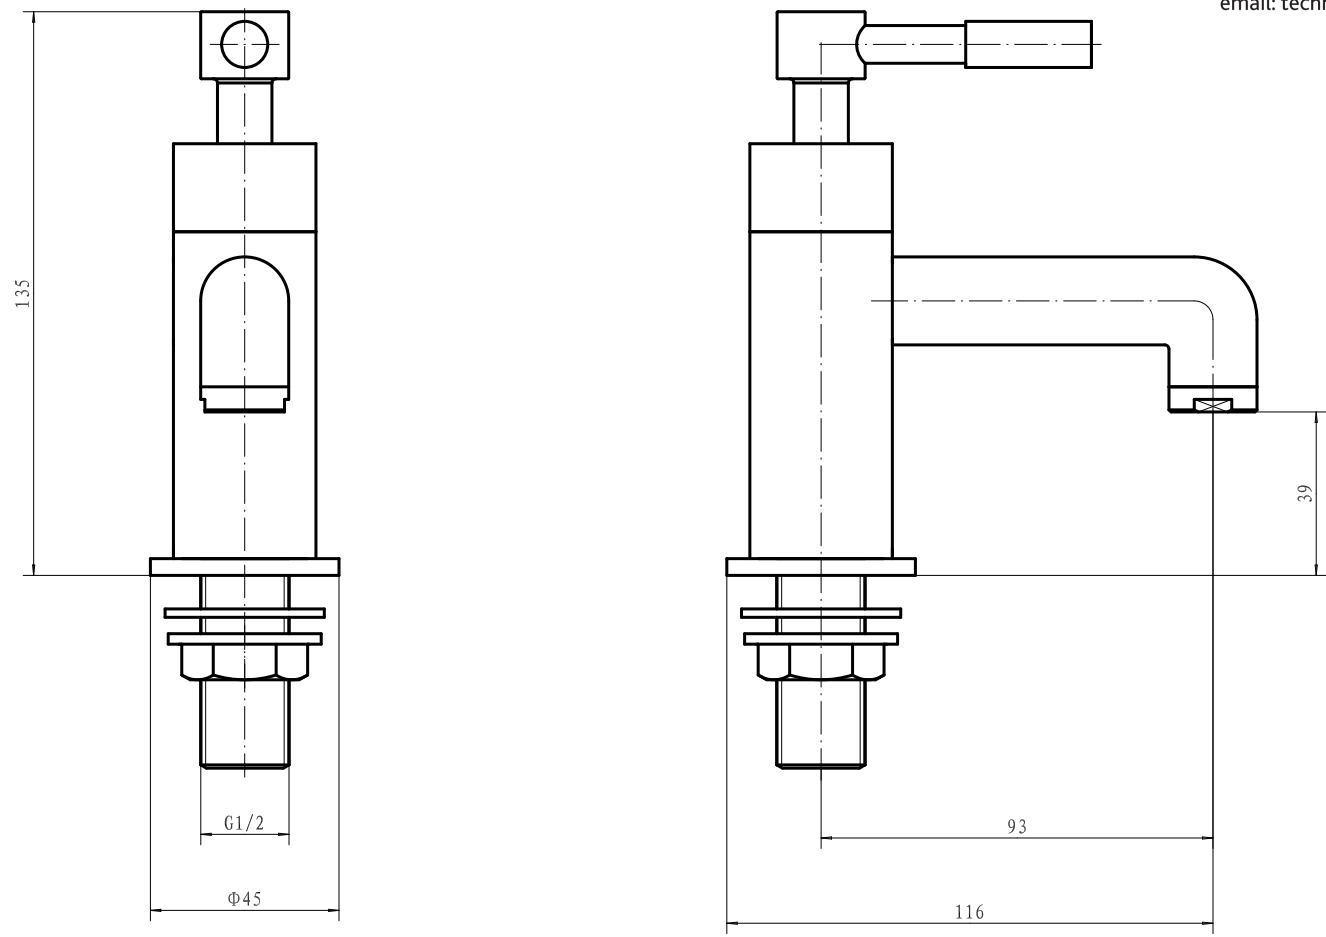

Eastbrook Road, Gloucester GL4 3DB
Technical Helpline: 01452 317890
email: technical@eastbrookco.com

79.0017 Leith Basin Taps Chrome