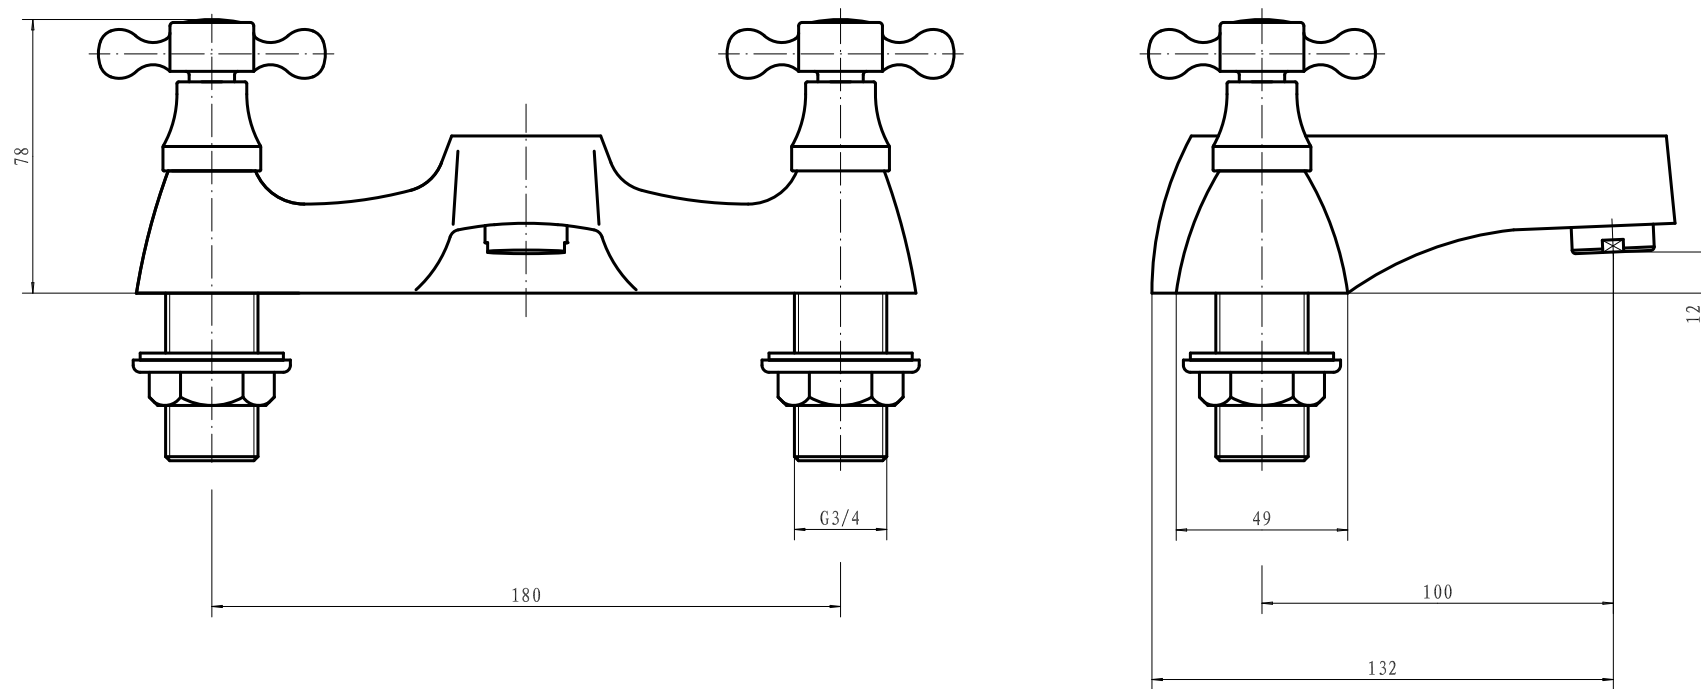

Eastbrook Road, Gloucester GL4 3DB  
Technical Helpline: 01452 317890  
email: [technical@eastbrookco.com](mailto:technical@eastbrookco.com)

79.0028 Sternhouse Bath Filler Chrome