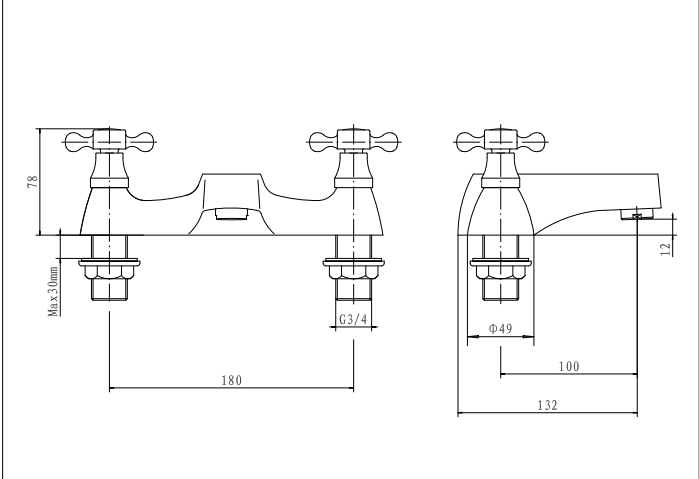

Eastbrook Road, Gloucester GL4 3DB
Technical Helpline: 01452 317890
email: technical@eastbrookco.com

Sternhouse Bath Filler Chrome Eastbrook Product code: 79.0028

Installation

Technical Drawing

Exploded Drawing