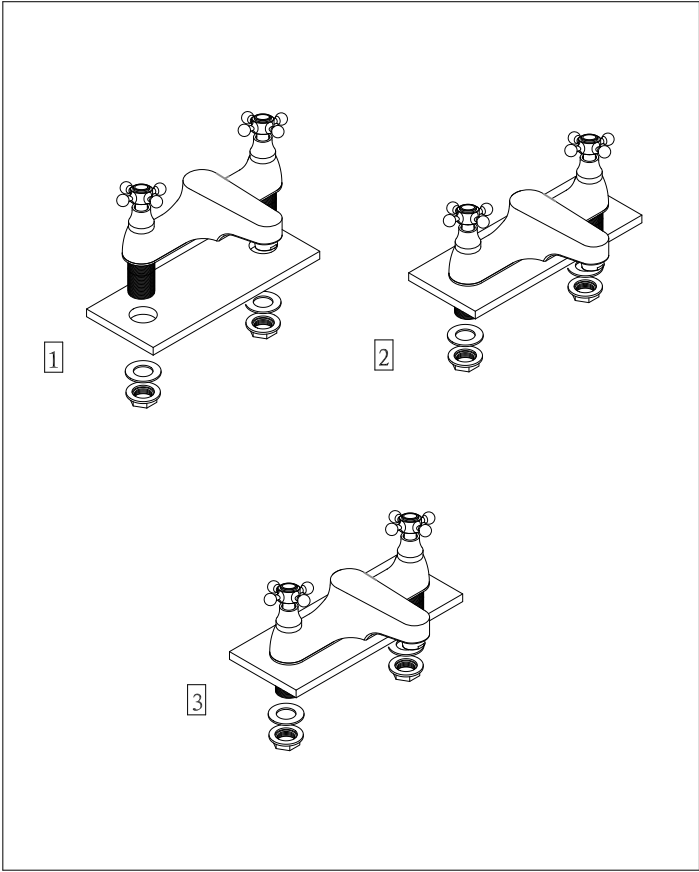

Eastbrook Road, Gloucester GL4 3DB
Technical Helpline: 01452 317890
email: technical@eastbrookco.com

Sternhouse Bath Filler Chrome Eastbrook Product code: 79.0028

Installation

Technical Drawing

Exploded Drawing