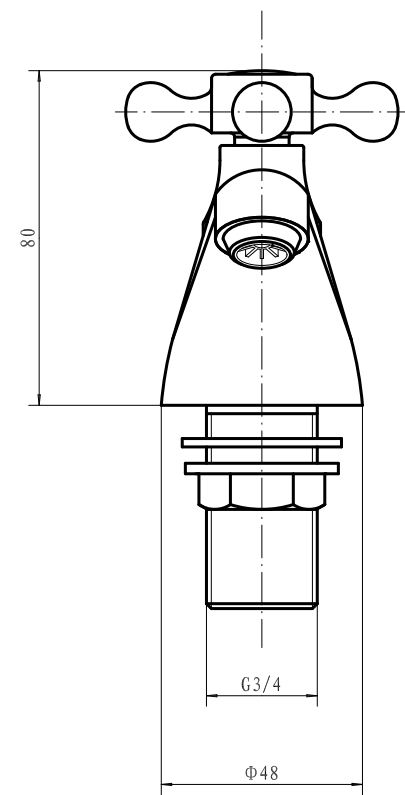

Eastbrook Road, Gloucester GL4 3DB
Technical Helpline: 01452 317890
email: technical@eastbrookco.com

79.0027 Sternhouse Bath Taps