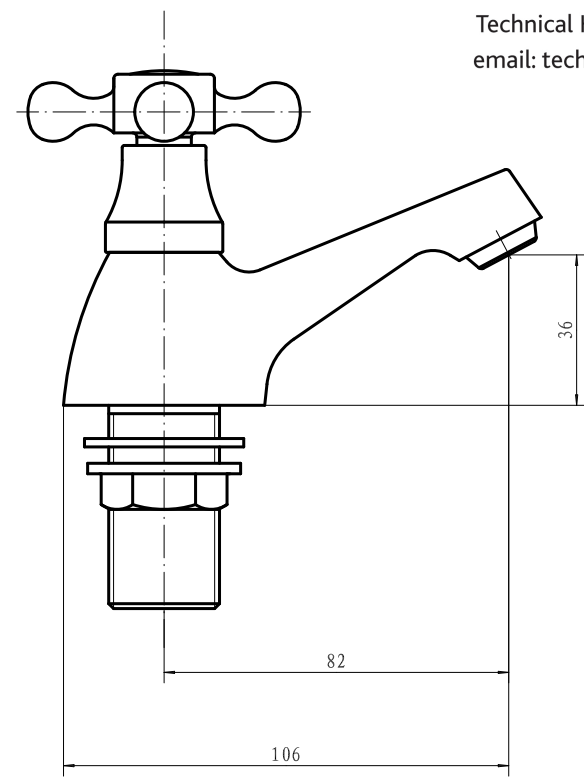

Eastbrook Road, Gloucester GL4 3DB
Technical Helpline: 01452 317890
email: technical@eastbrookco.com

79.0027 Sternhouse Bath Taps