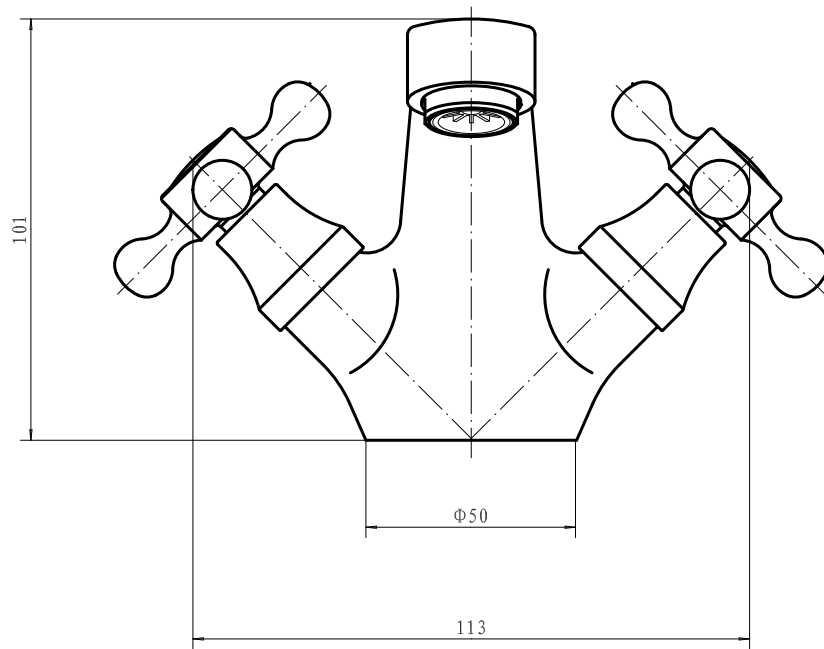

Eastbrook Road, Gloucester GL4 3DB
Technical Helpline: 01452 317890
email: technical@eastbrookco.com

79.0026 Sternhouse Basin Mono inc Click Waste Chrome