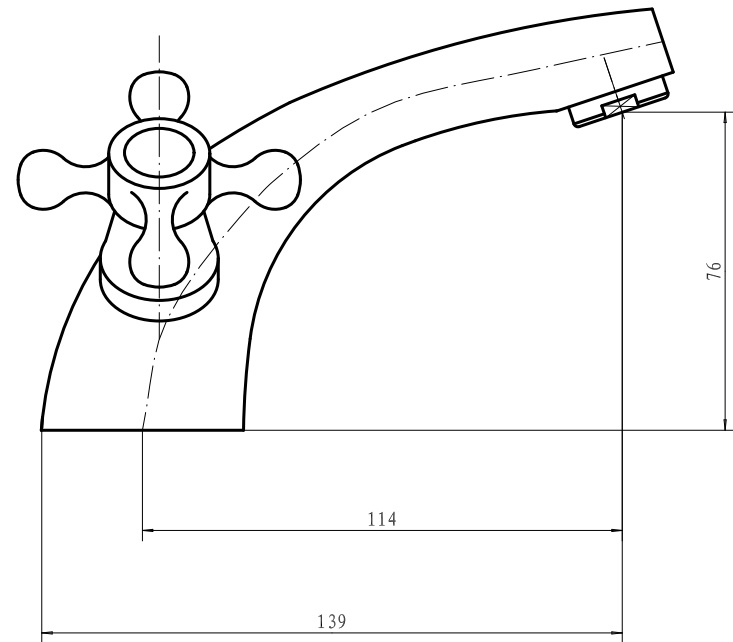

Eastbrook Road, Gloucester GL4 3DB
Technical Helpline: 01452 317890
email: technical@eastbrookco.com

79.0026 Sternhouse Basin Mono inc Click Waste Chrome