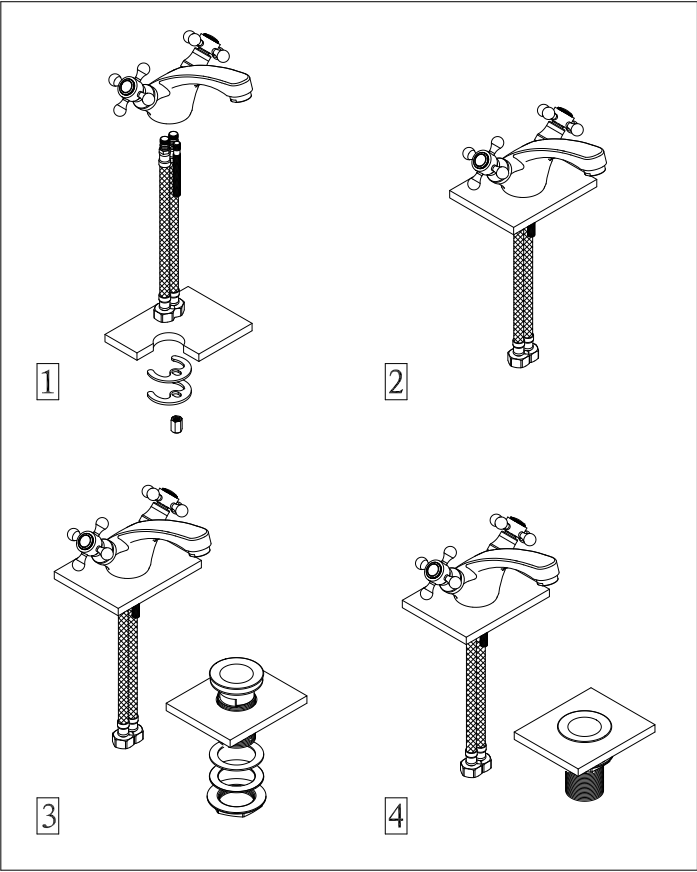

Sternhouse Basin Mono inc Click Waste Chrome Eastbrook Product code: 79.0026

Installation