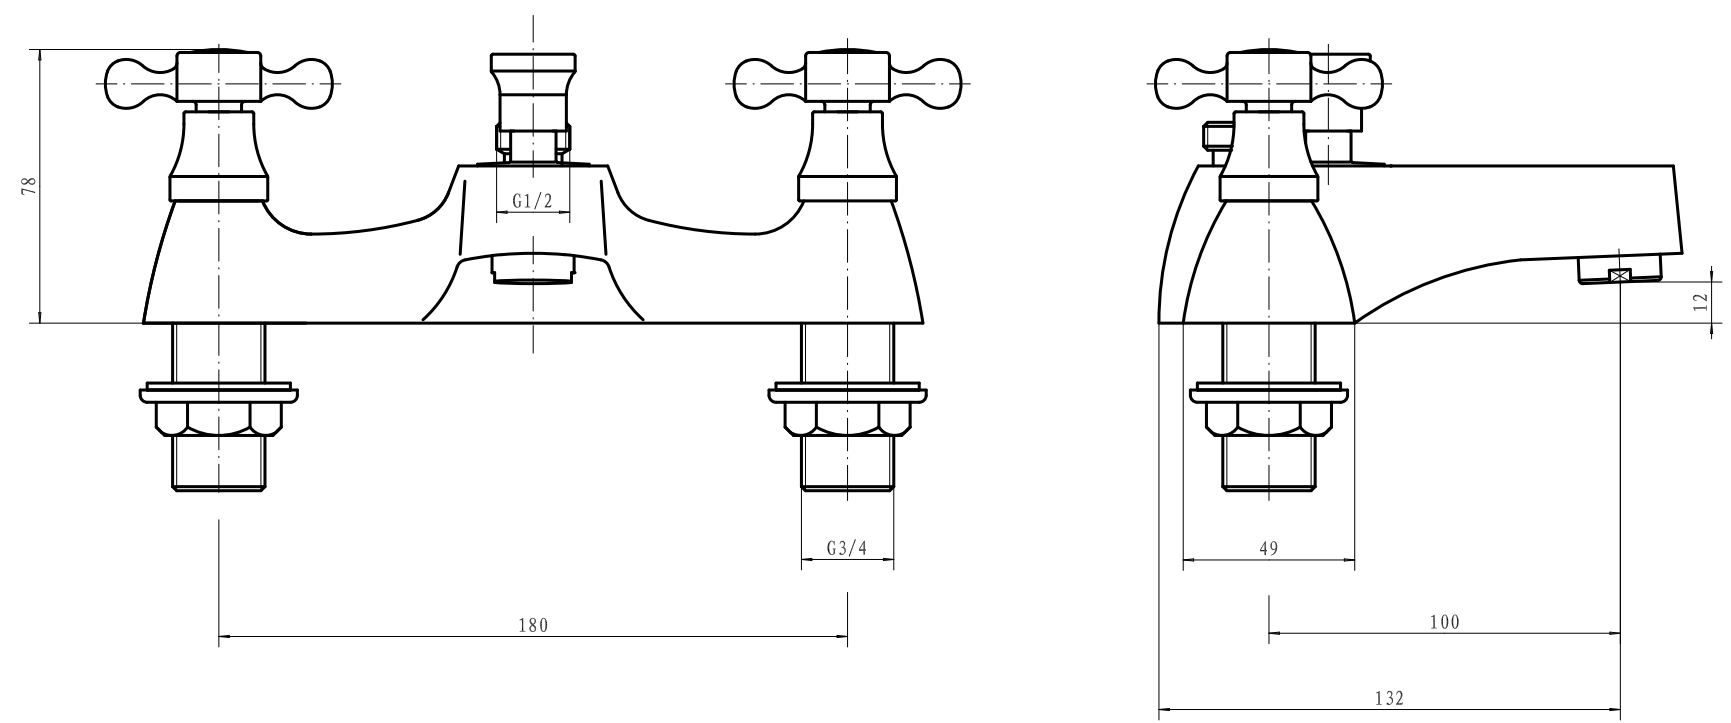

Eastbrook Road, Gloucester GL4 3DB
Technical Helpline: 01452 317890
email: technical@eastbrookco.com

79.0025 Sternhouse Standard BSM inc Kit Chrome