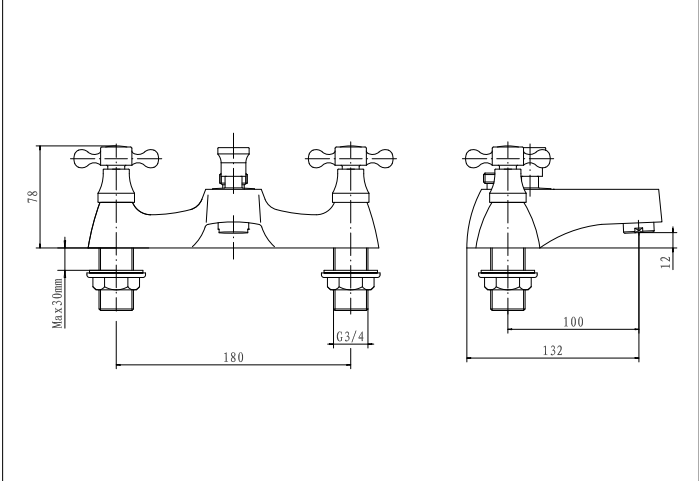

Eastbrook Road, Gloucester GL4 3DB
Technical Helpline: 01452 317890
email: technical@eastbrookco.com

Sternhouse Standard BSM inc Kit Chrome Eastbrook Product code:79.0025

Installation

Technical Drawing

Exploded Drawing