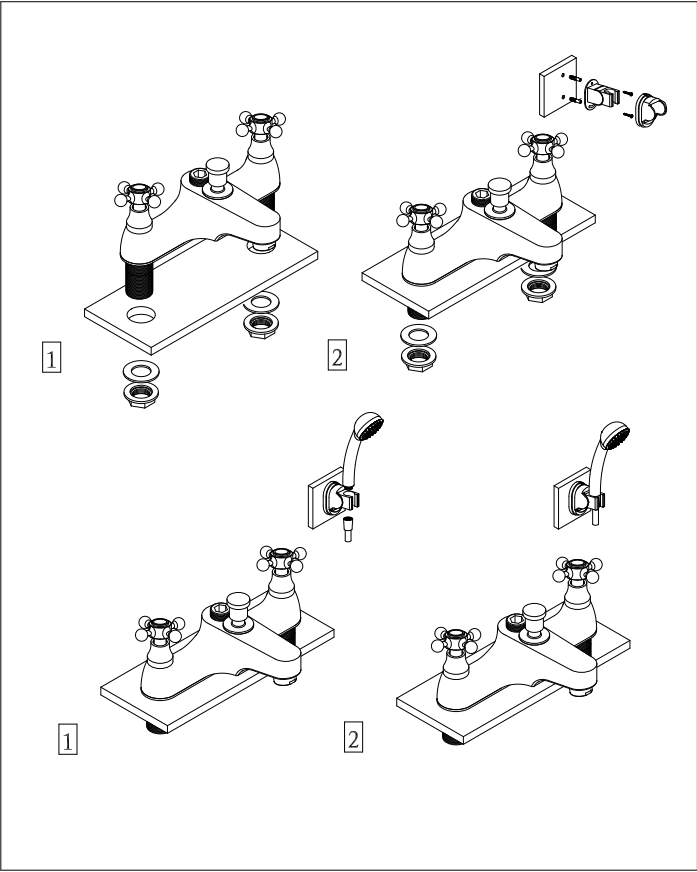

Eastbrook Road, Gloucester GL4 3DB
Technical Helpline: 01452 317890
email: technical@eastbrookco.com

Sternhouse Standard BSM inc Kit Chrome Eastbrook Product code:79.0025

Installation

Technical Drawing

Exploded Drawing