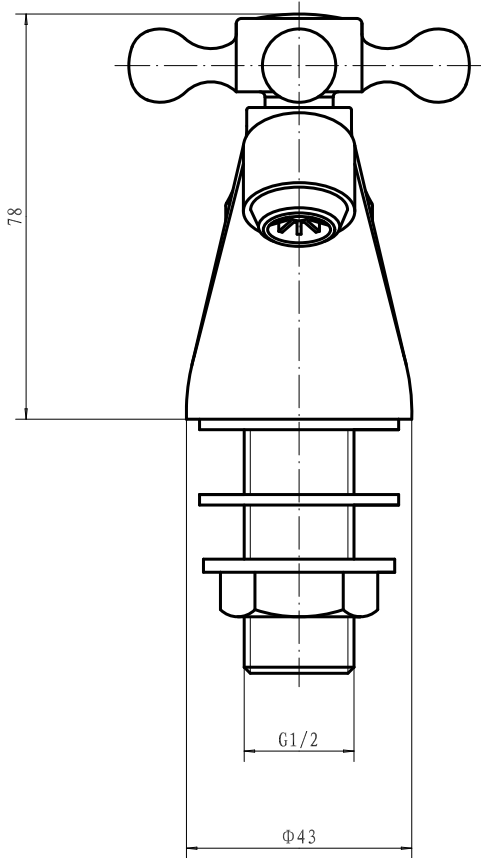

Eastbrook Road, Gloucester GL4 3DB
Technical Helpline: 01452 317890
email: technical@eastbrookco.com

79.0024 Sternhouse Basin Taps Chrome