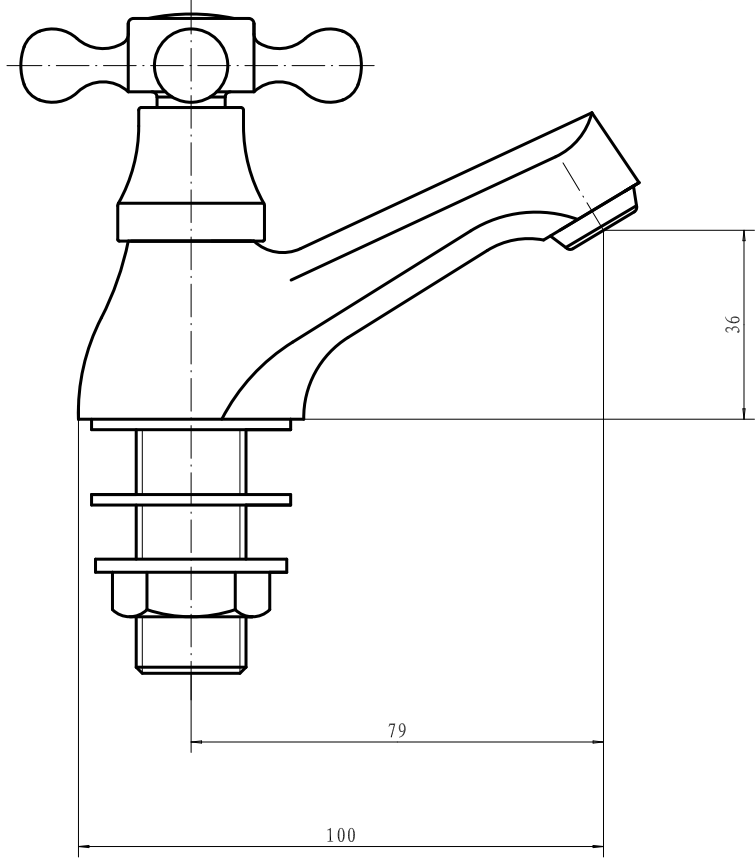

Eastbrook Road, Gloucester GL4 3DB
Technical Helpline: 01452 317890
email: technical@eastbrookco.com

79.0024 Sternhouse Basin Taps Chrome