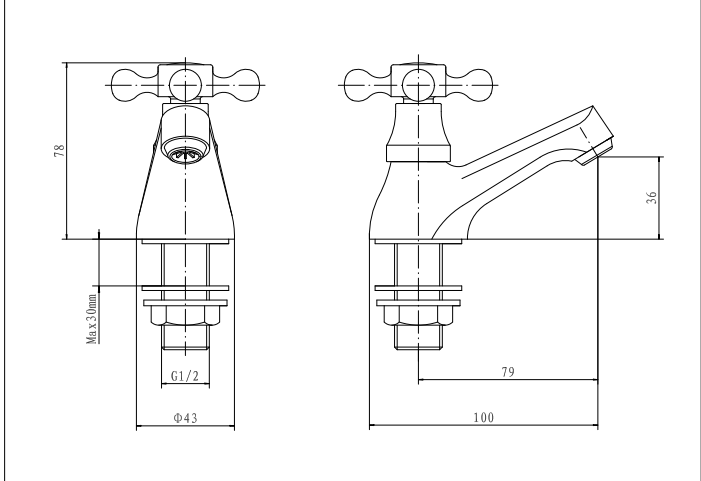

Eastbrook Road, Gloucester GL4 3DB
Technical Helpline: 01452 317890
email: technical@eastbrookco.com

Sternhouse Basin Taps Chrome Eastbrook Products code: 79.0024

Installation

Technical Drawing

Exploded Drawing