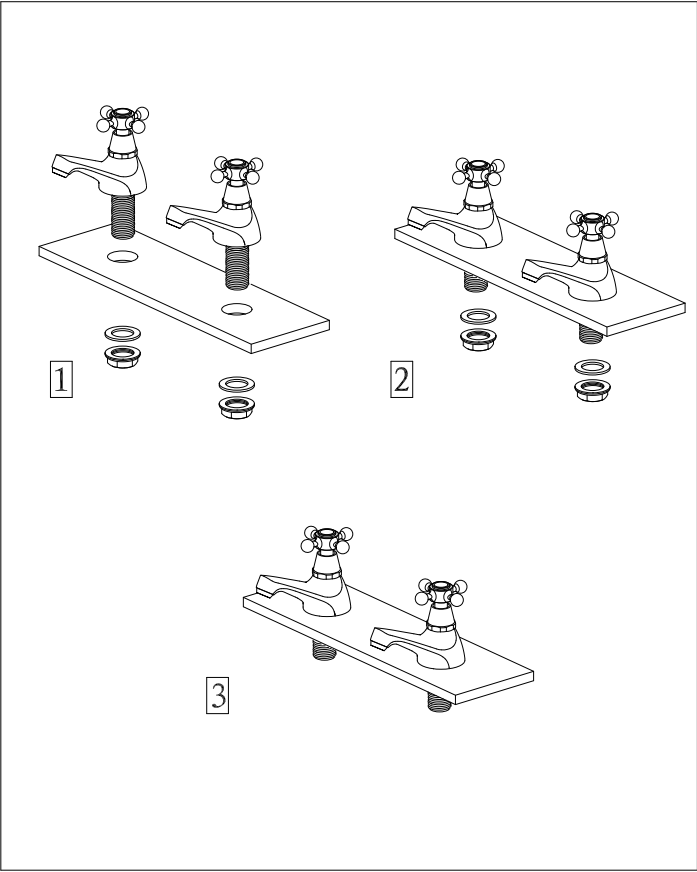

Eastbrook Road, Gloucester GL4 3DB
Technical Helpline: 01452 317890
email: technical@eastbrookco.com

Sternhouse Basin Taps Chrome Eastbrook Products code: 79.0024

Installation

Technical Drawing

Exploded Drawing