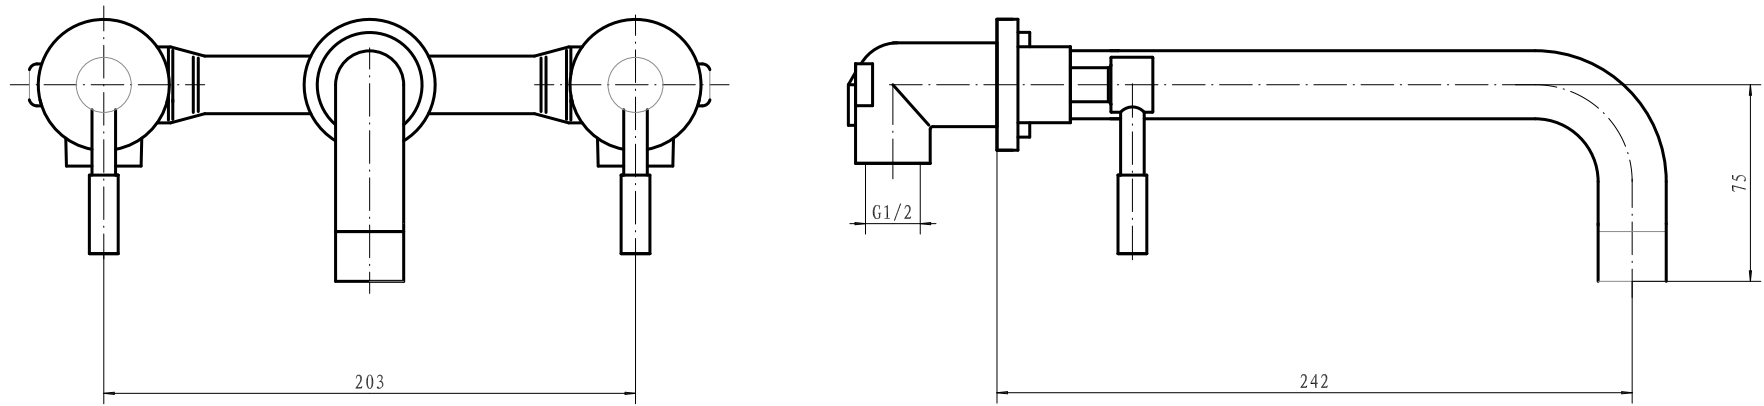

Eastbrook Road, Gloucester GL4 3DB
Technical Helpline: 01452 317890
email: technical@eastbrookco.com

79.0023 Leith Wall Mounted Bath Filler Chrome