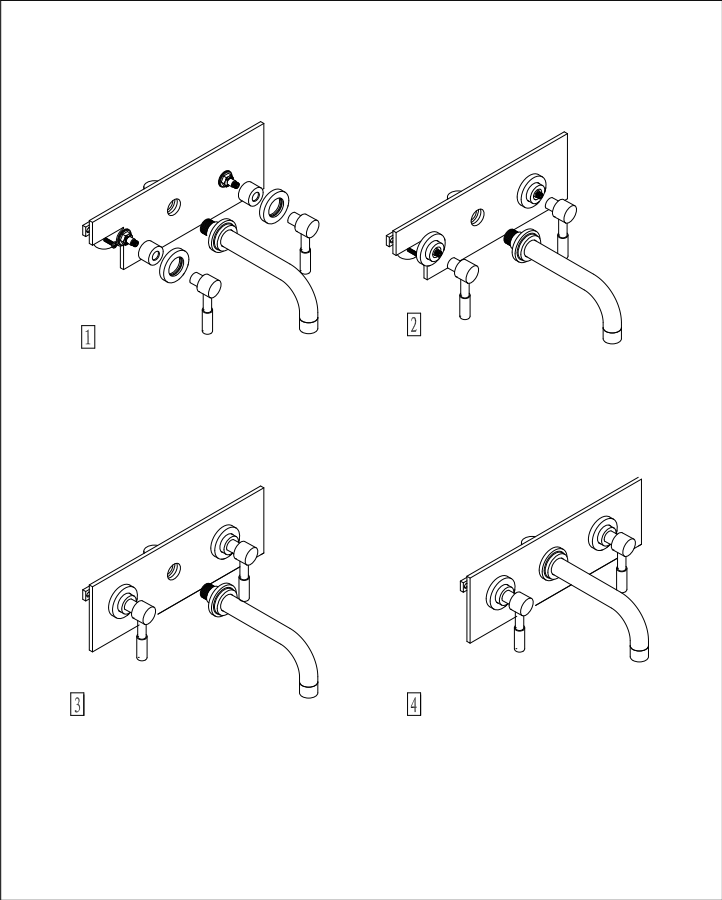

Eastbrook Road, Gloucester GL4 3DB  
Technical Helpline: 01452 317890  
email: technical@eastbrookco.com

**Leith Wall Mounted Bath Filler Chrome**  
Eastbrook Product code: 79.0023

Installation

Technical Drawing

Exploded Drawing