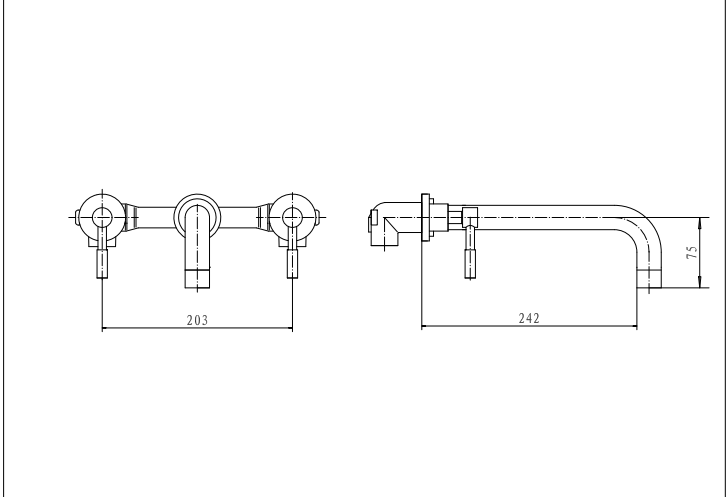

Eastbrook Road, Gloucester GL4 3DB  
Technical Helpline: 01452 317890  
email: technical@eastbrookco.com

**Leith Wall Mounted Bath Filler Chrome**  
Eastbrook Product code: 79.0023

Installation

Technical Drawing

Exploded Drawing