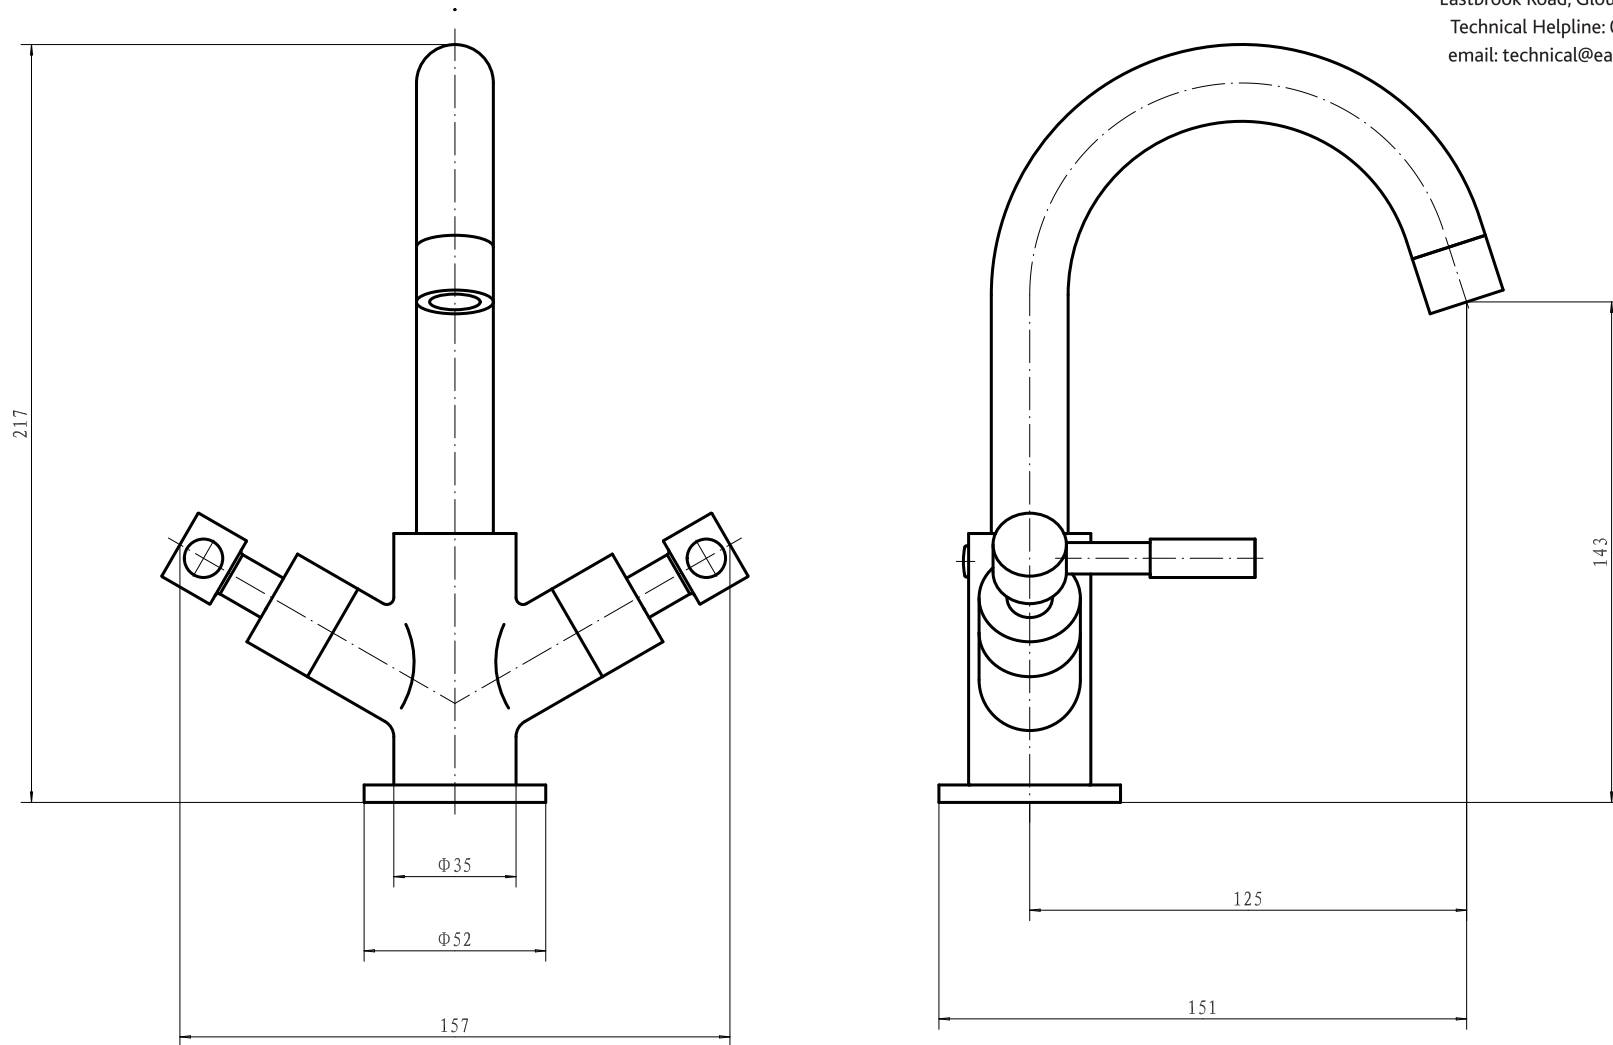

Eastbrook Road, Gloucester GL4 3DB
Technical Helpline: 01452 317890
email: technical@eastbrookco.com

79.0020 Leith Basin Mono inc Click Waste Chrome