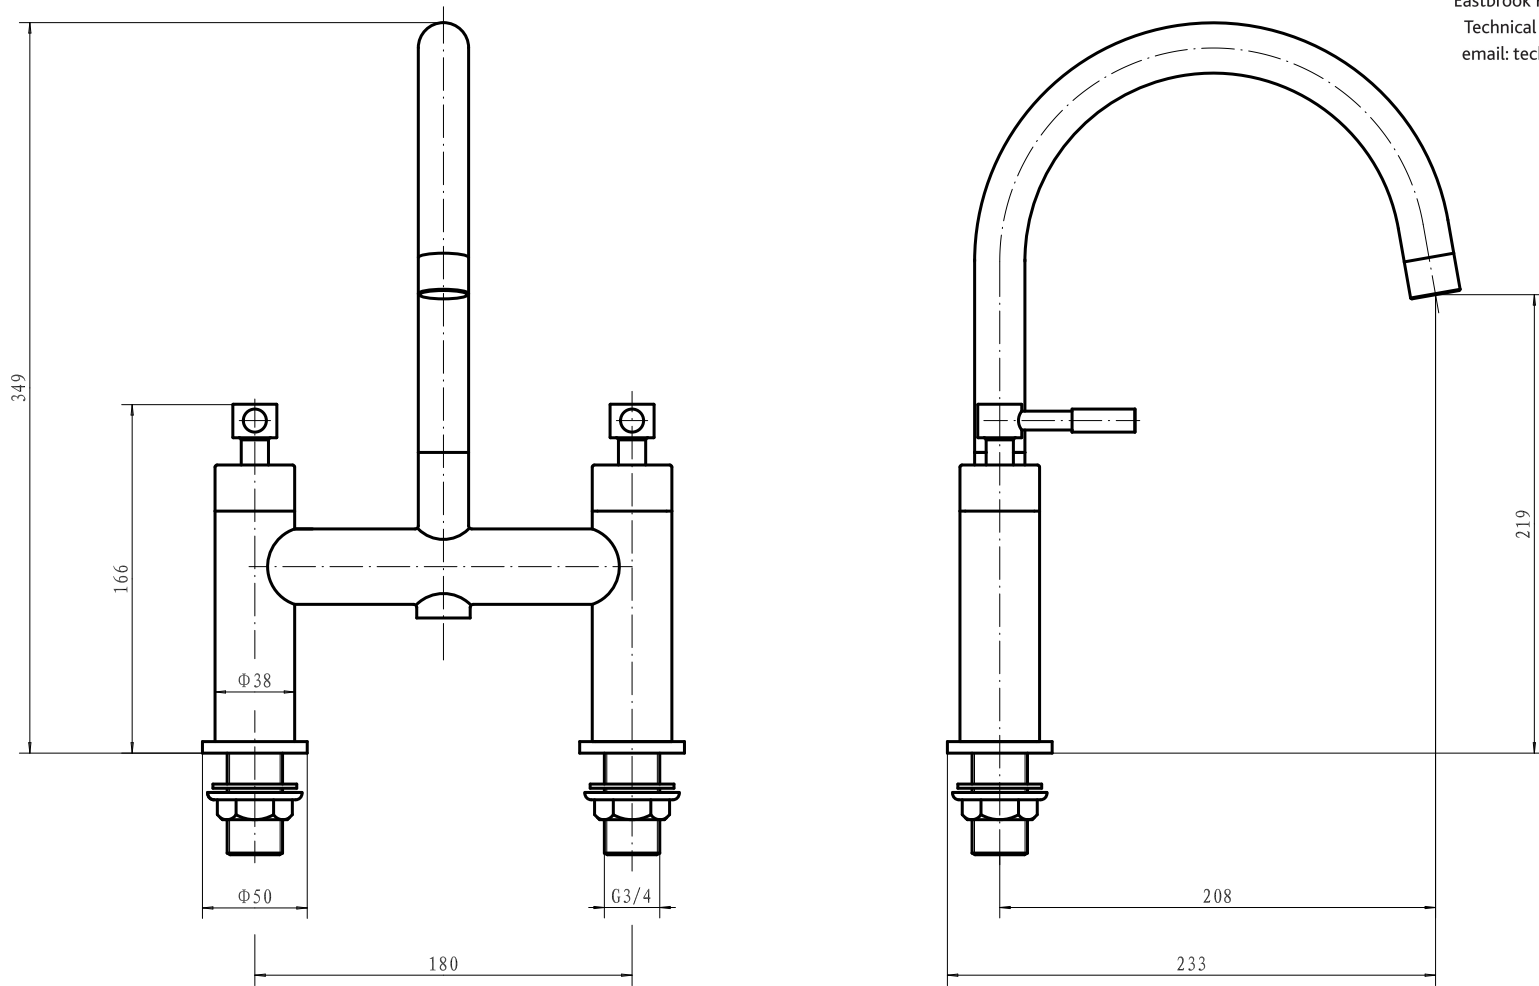

Eastbrook Road, Gloucester GL4 3DB
Technical Helpline: 01452 317890
email: technical@eastbrookco.com

79.0019 Leith Bath Filler Chrome