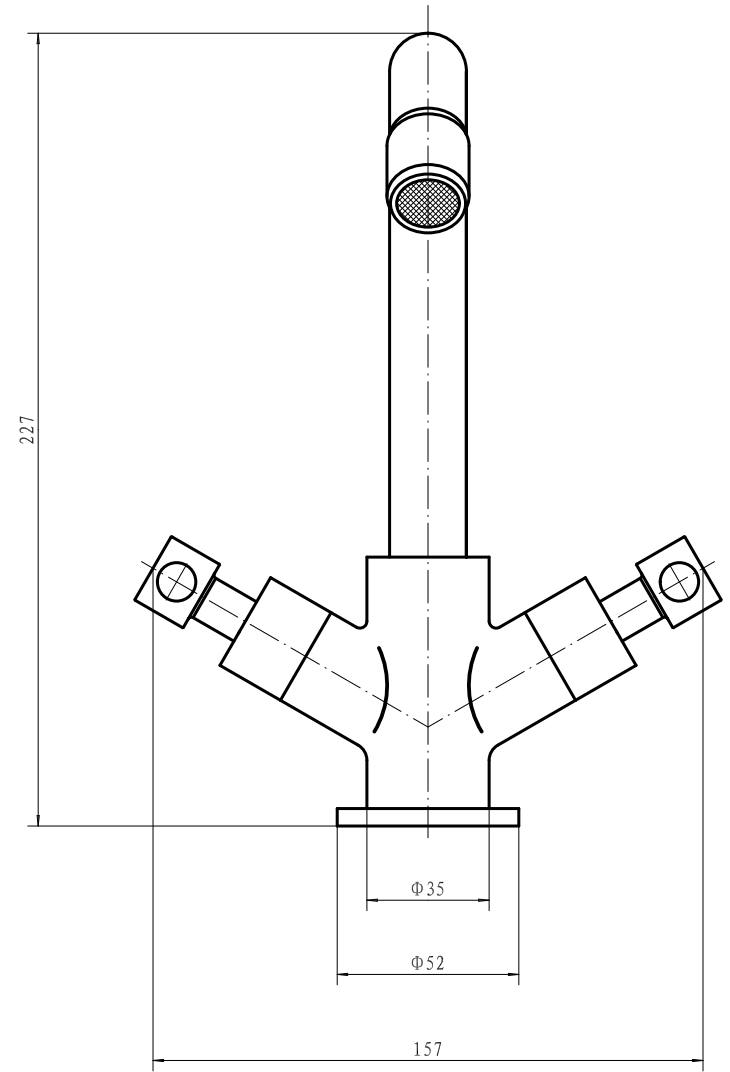

Eastbrook Road, Gloucester GL4 3DB
Technical Helpline: 01452 317890
email: technical@eastbrookco.com

79.0018 Leith Bidet Mono inc Pop Up Waste Chrome