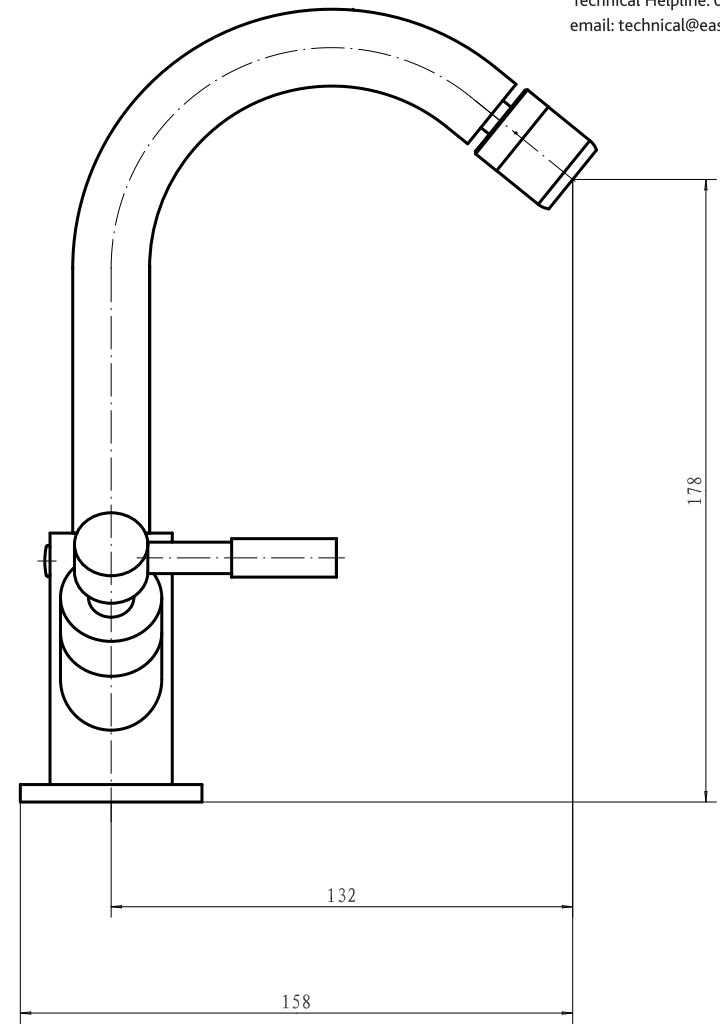

Eastbrook Road, Gloucester GL4 3DB
Technical Helpline: 01452 317890
email: technical@eastbrookco.com

79.0018 Leith Bidet Mono inc Pop Up Waste Chrome