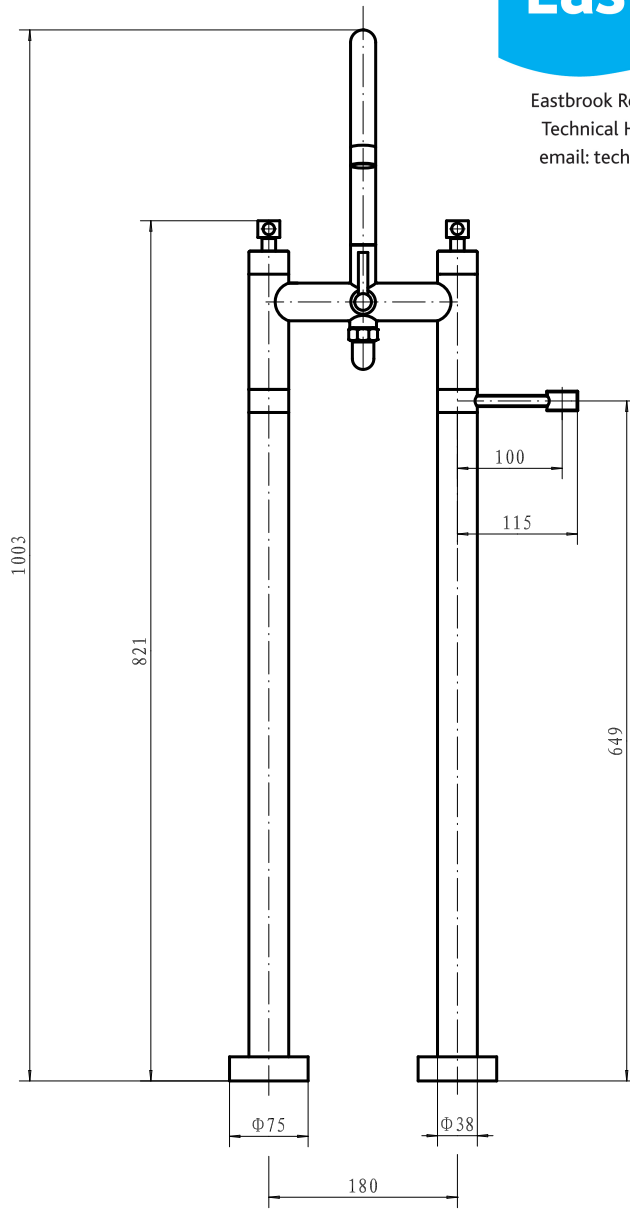

Eastbrook Road, Gloucester GL4 3DB
Technical Helpline: 01452 317890
email: technical@eastbrookco.com

79.0015 Leith Floor Mounded BSM inc Kit Chrome