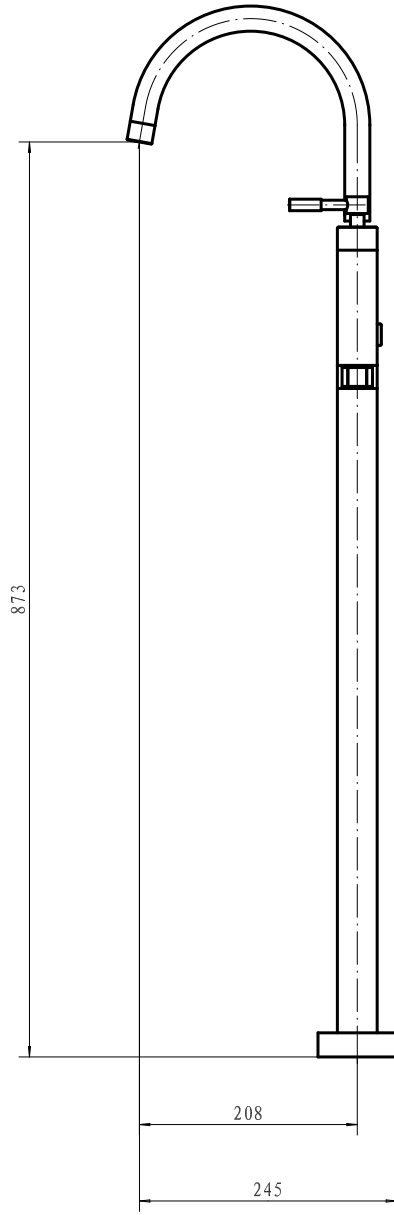

Eastbrook Road, Gloucester GL4 3DB
Technical Helpline: 01452 317890
email: technical@eastbrookco.com

79.0015 Leith Floor Mounded BSM inc Kit Chrome