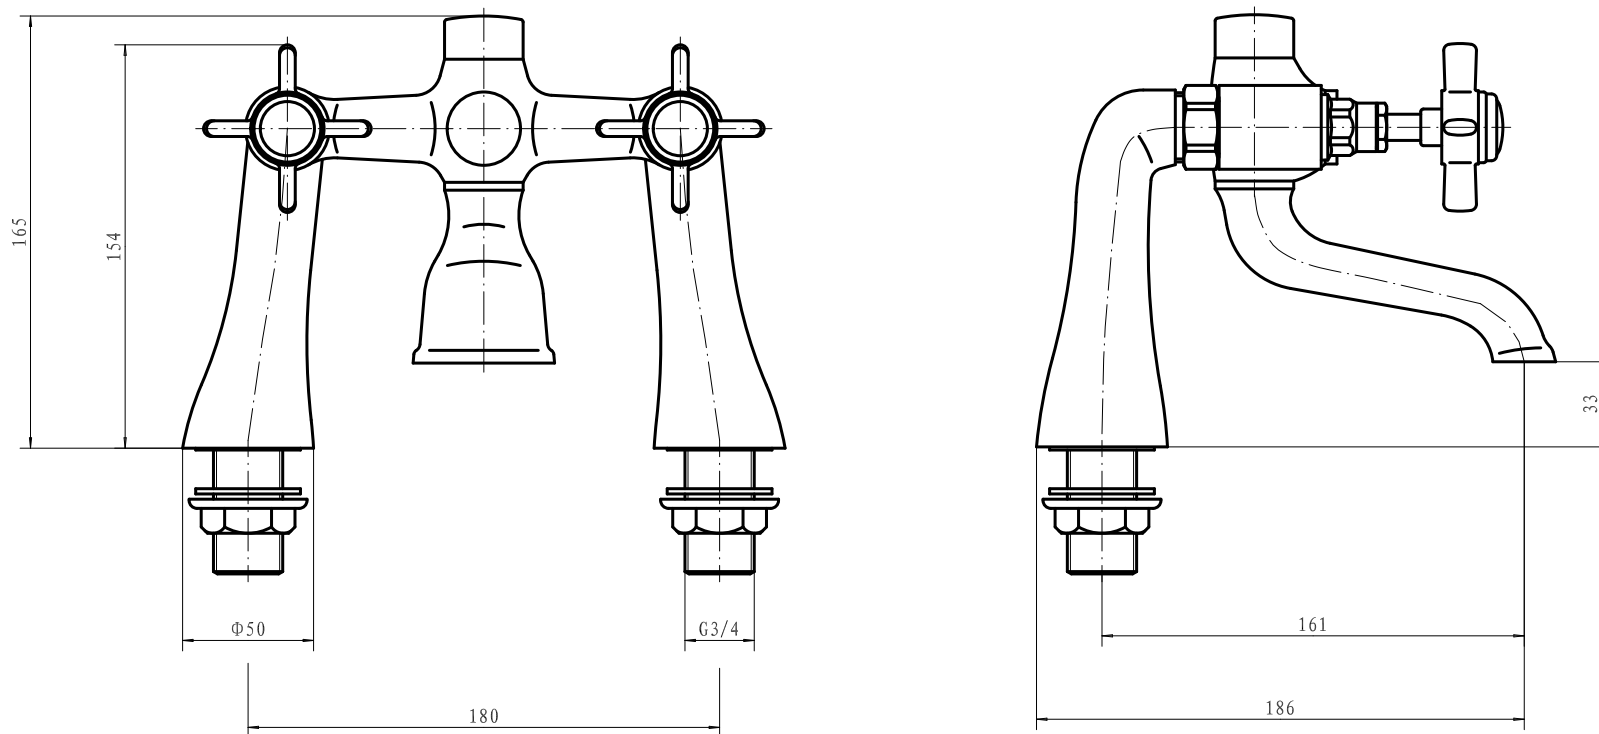

Eastbrook

Eastbrook Road, Gloucester GL4 3DB
Technical Helpline: 01452 317890
email: technical@eastbrookco.com

70.0014 Haymarket Bath Filler Chrome