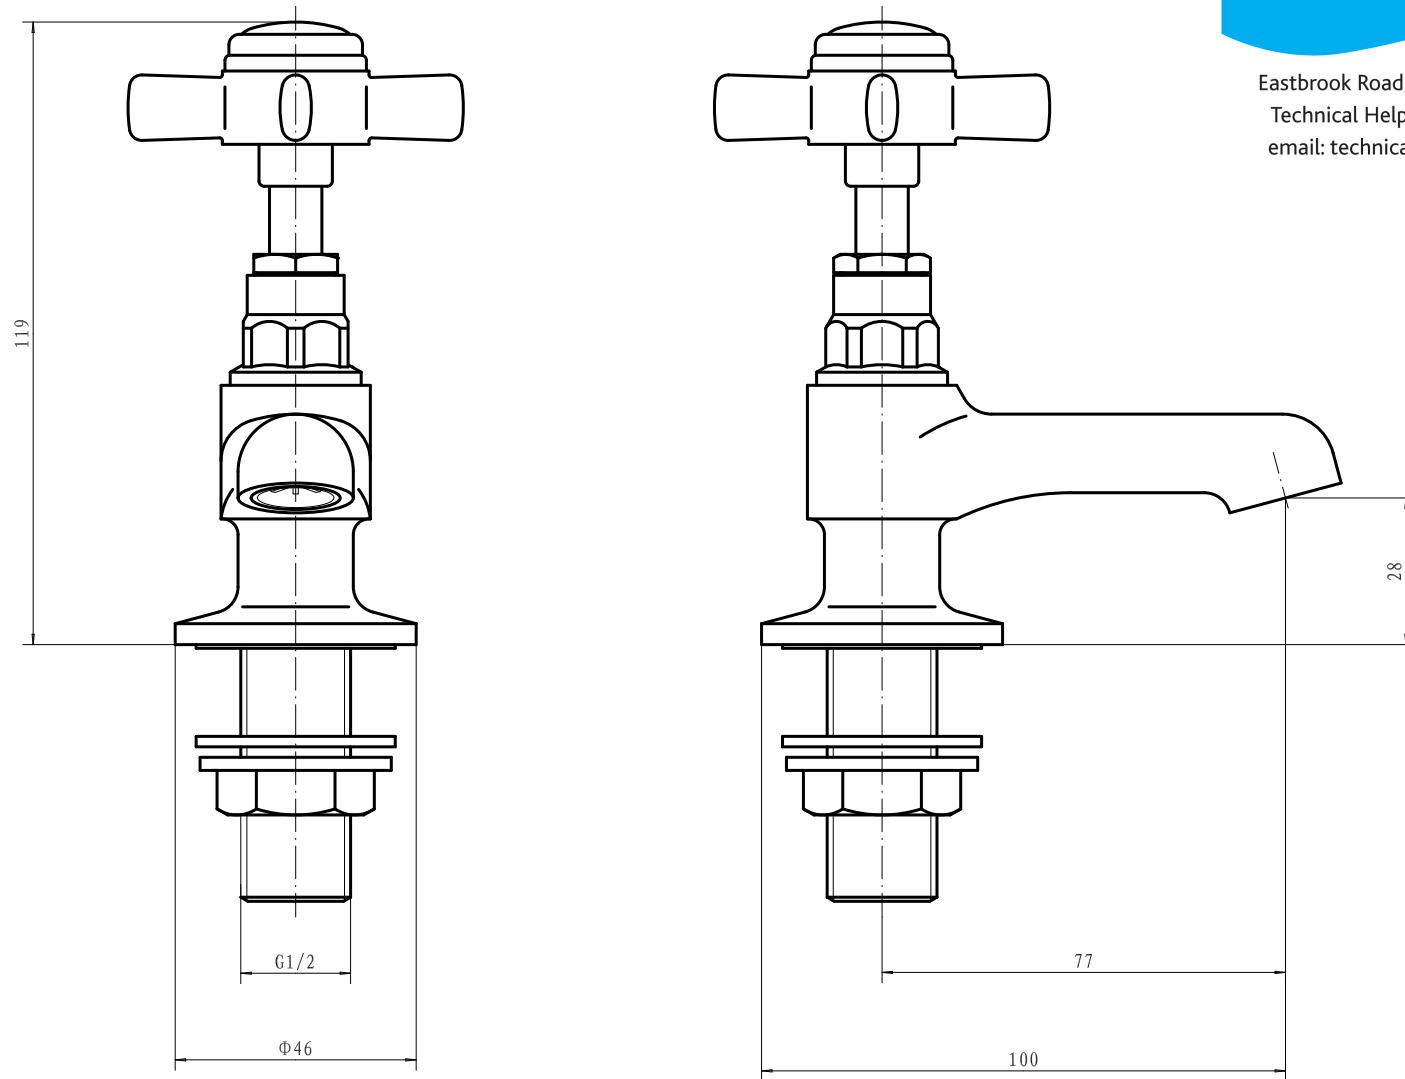

Eastbrook

Eastbrook Road, Gloucester GL4 3DB
Technical Helpline: 01452 317890
email: technical@eastbrookco.com

79.0007 Haymarket Standard Basin Taps Chrome