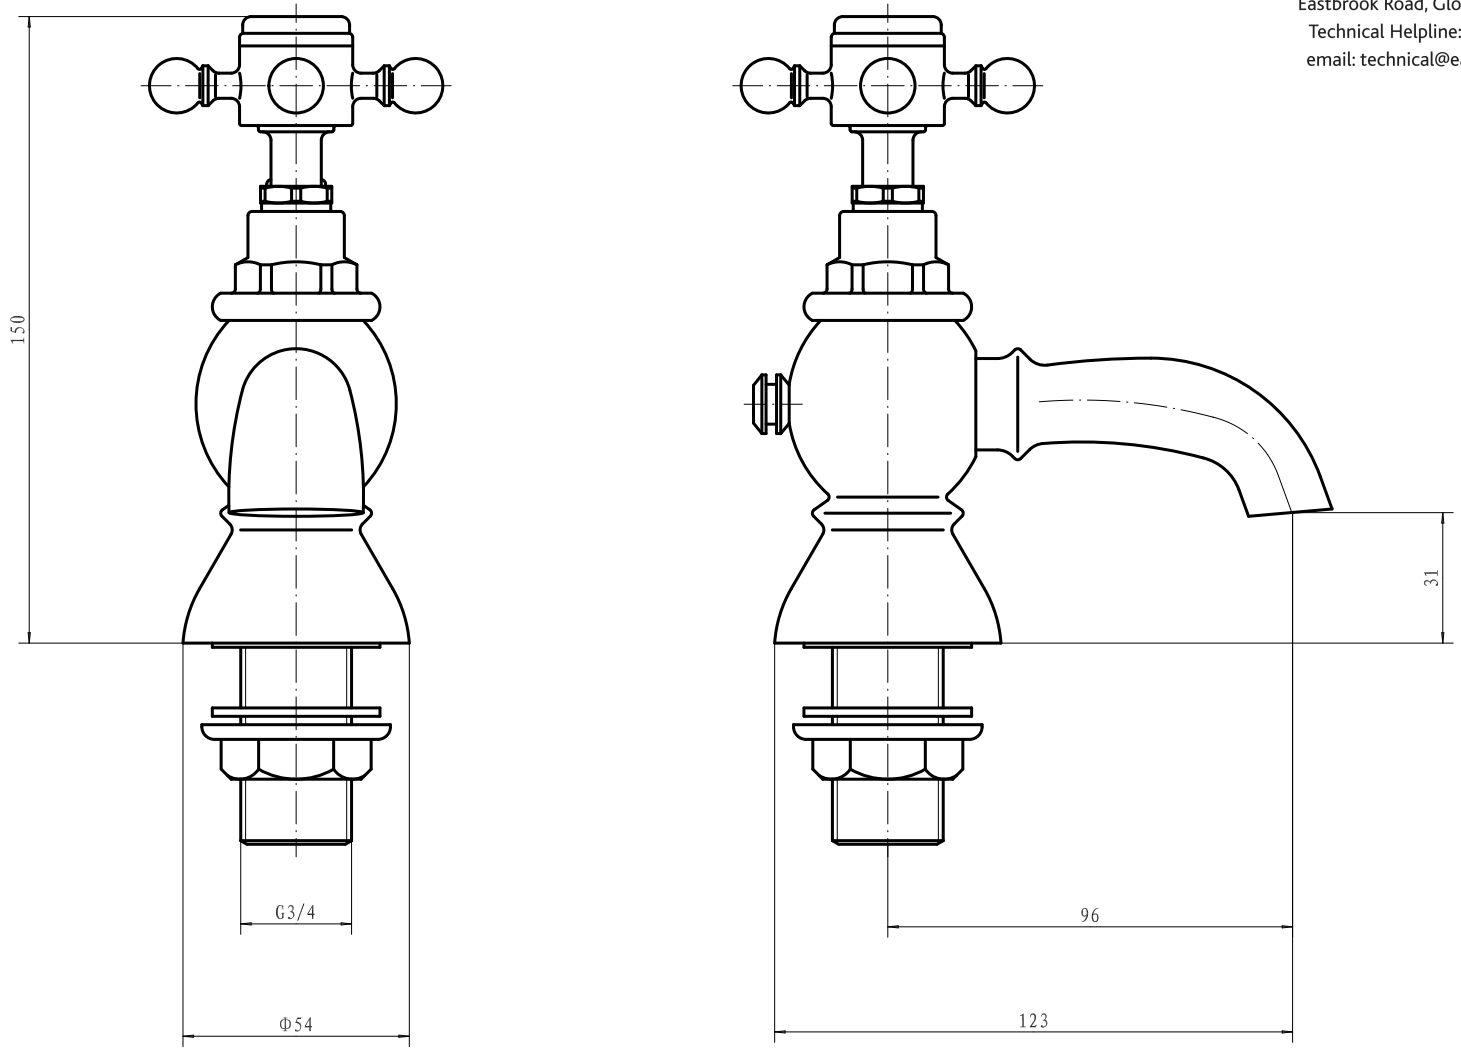

Eastbrook Road, Gloucester GL4 3DB  
Technical Helpline: 01452 317890  
email: technical@eastbrookco.com

79.0006 Portobello Bath Taps Chrome