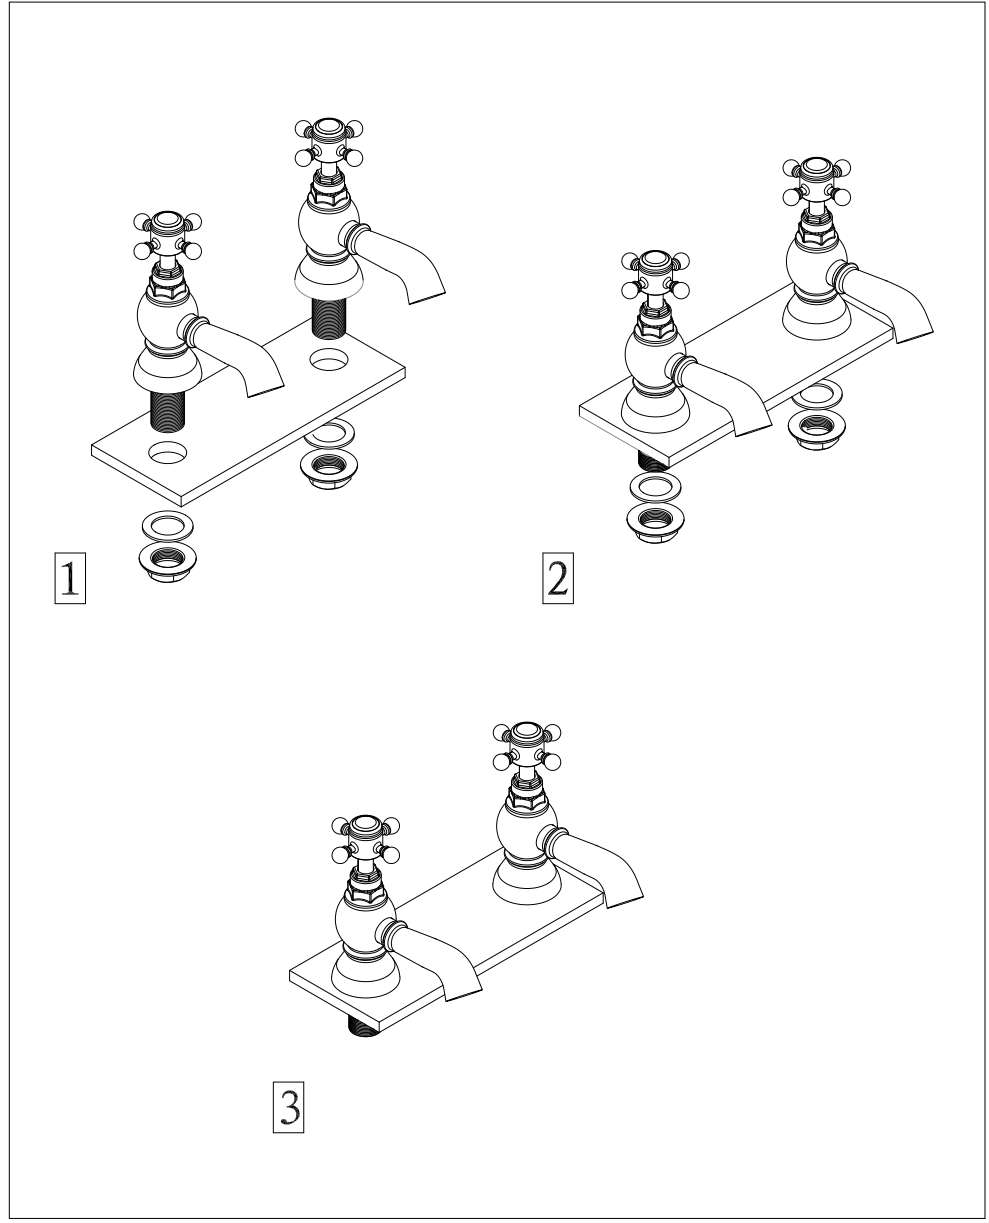

Portobello Bath Taps Chrome

Eastbrook Product code: 79.0006

Eastbrook Road, Gloucester GL4 3DB
Technical Helpline: 01452 317890
email: technical@eastbrookco.com

Installation

Technical Drawing

Exploded Drawing