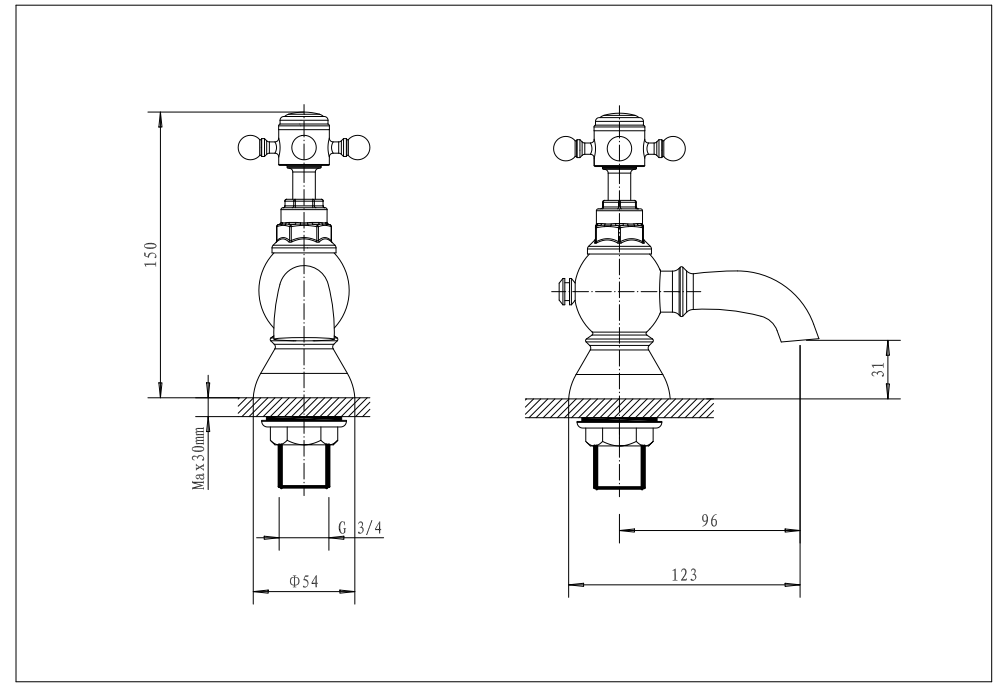

Portobello Bath Taps Chrome

Eastbrook Product code: 79.0006

Eastbrook Road, Gloucester GL4 3DB
Technical Helpline: 01452 317890
email: technical@eastbrookco.com

Installation

Technical Drawing

Exploded Drawing