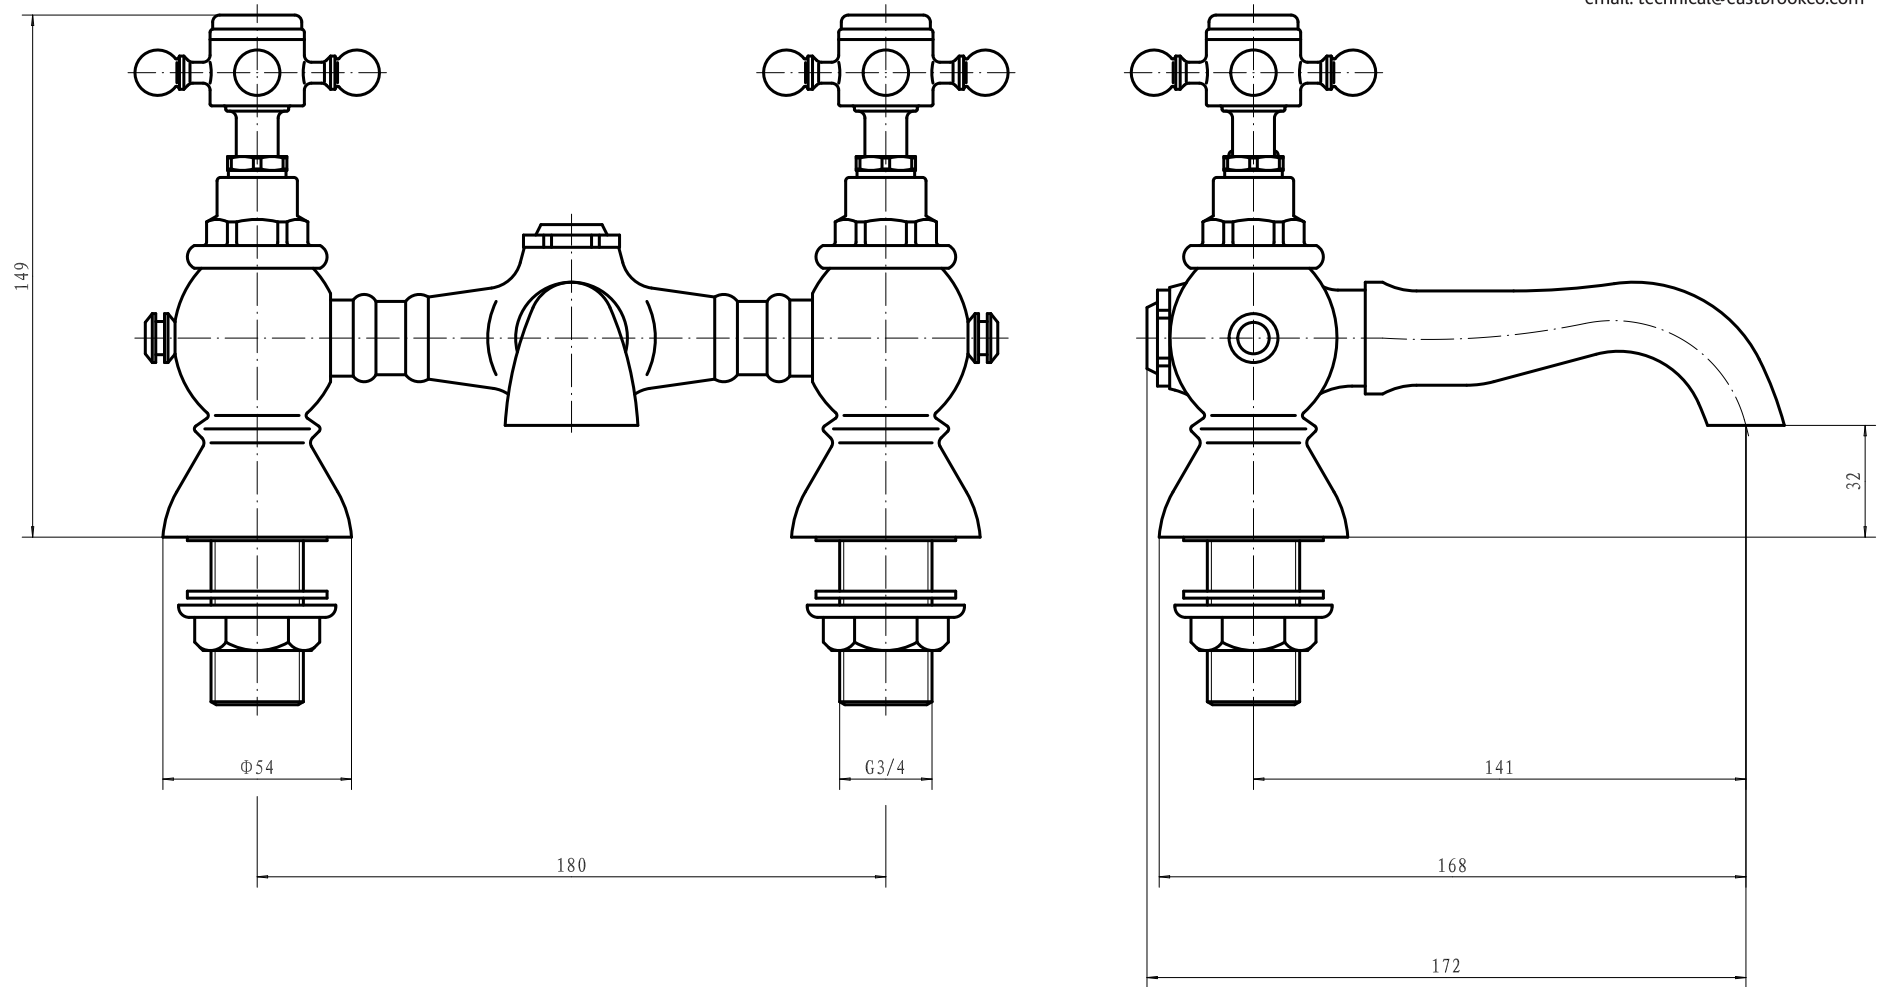

Eastbrook Road, Gloucester GL4 3DB  
Technical Helpline: 01452 317890  
email: technical@eastbrookco.com

79.0005 Portobello Bath Filler Chrome