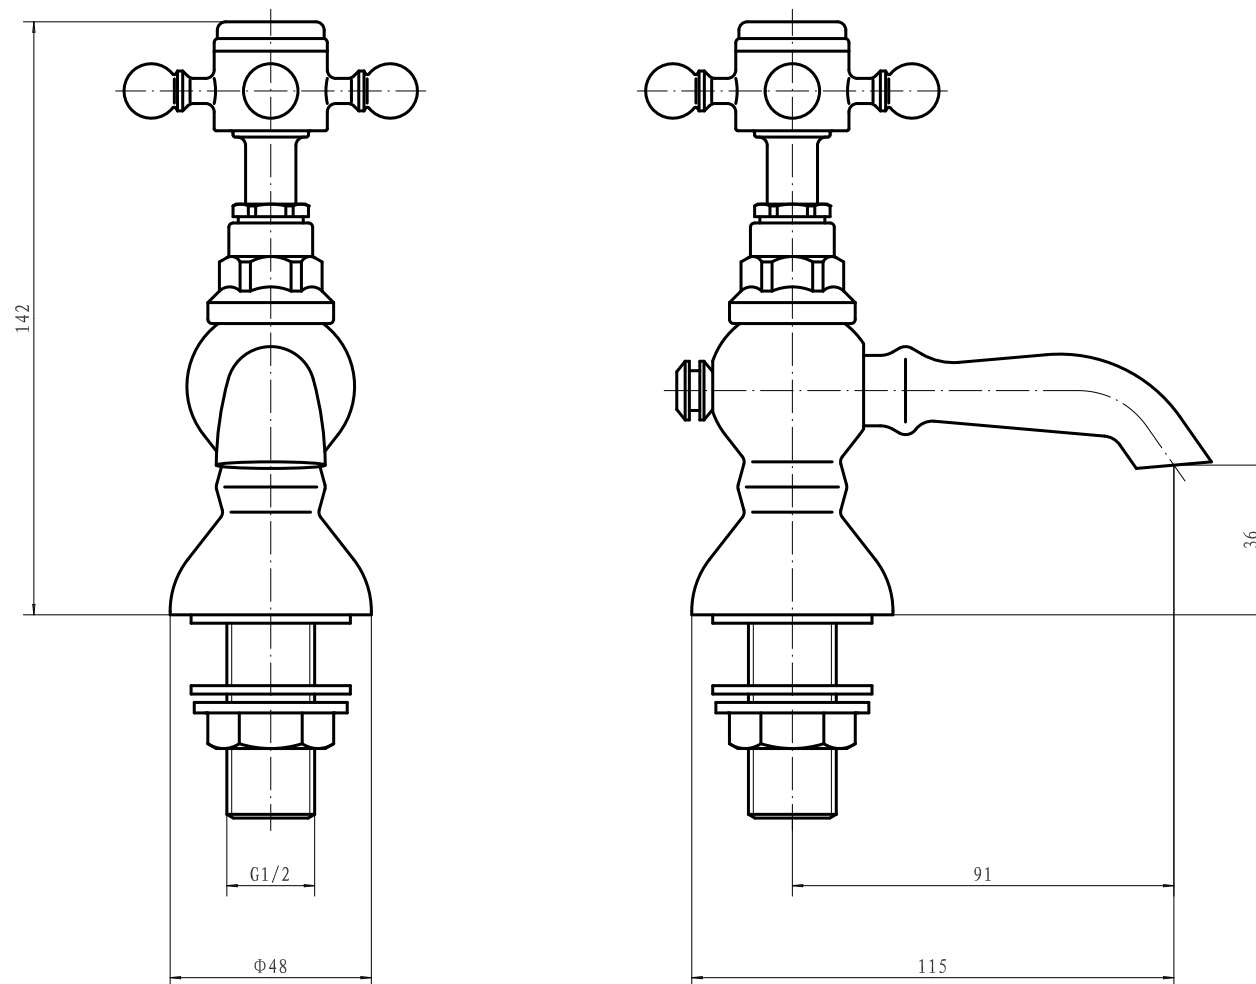

Eastbrook

Eastbrook Road, Gloucester GL4 3DB
Technical Helpline: 01452 317890
email: technical@eastbrookco.com

79.0004 Portobello Basin Taps Chrome