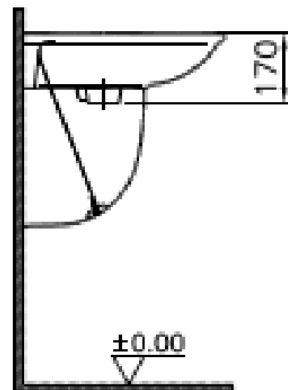

83.0012 - Pluto pedestal White

X-7 cm