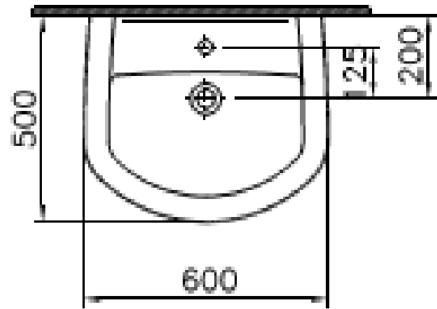

83.0012 - Pluto pedestal White

X-7 cm