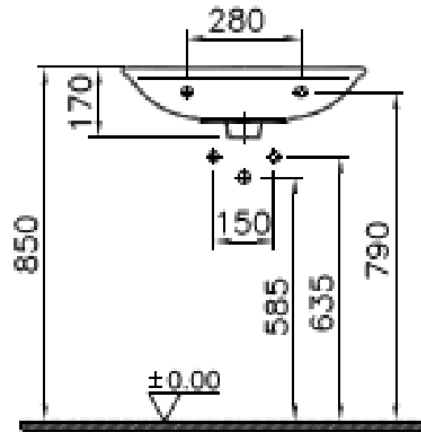

83.0012 - Pluto pedestal White

X-7 cm