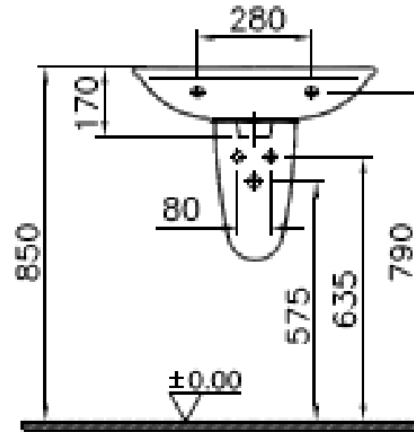

83.0012 - Pluto pedestal White

X-7 cm