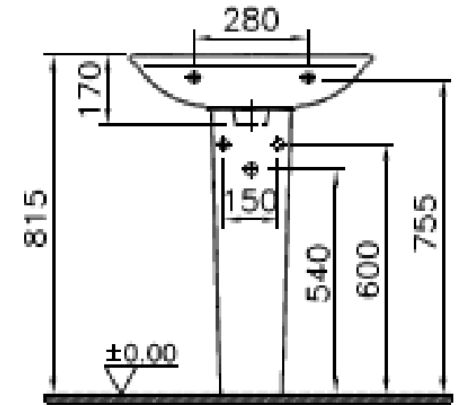

83.0012 - Pluto pedestal White

X-7 cm