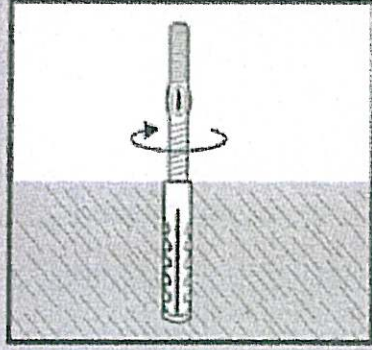

## Wash Basin Fixing Set - WD 8 x 100

Use to fix small basins with large fixing holes to solid masonry walls. Can also be used to fix basins to partition walls where a timber frame has been built in to the cavity. For this application use the screw studs provided without the nylon wallplugs - a small pilot hole in the timber may ease installation.