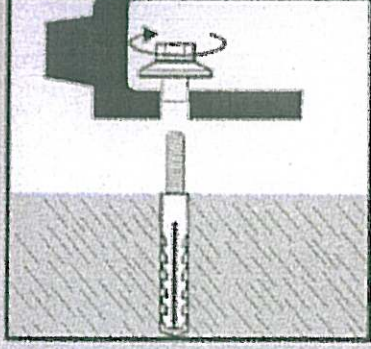

## Wash Basin Fixing Set - WD 8 x 100

Use to fix small basins with large fixing holes to solid masonry walls. Can also be used to fix basins to partition walls where a timber frame has been built in to the cavity. For this application use the screw studs provided without the nylon wallplugs - a small pilot hole in the timber may ease installation.