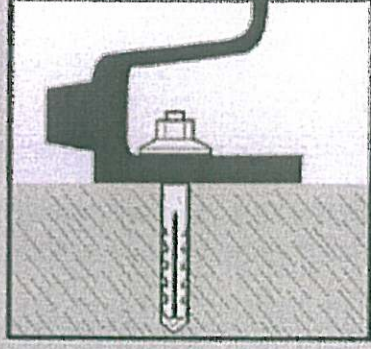

## Wash Basin Fixing Set - WD 8 x 100

Use to fix small basins with large fixing holes to solid masonry walls. Can also be used to fix basins to partition walls where a timber frame has been built in to the cavity. For this application use the screw studs provided without the nylon wallplugs - a small pilot hole in the timber may ease installation.