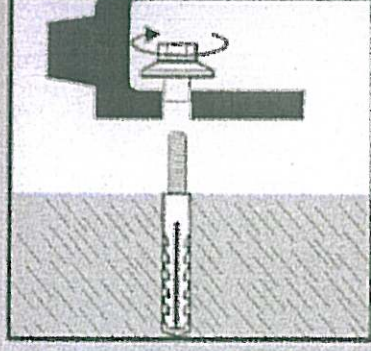

Wash Basin Fixing Set - WD 8 x 100

Use to fix small basins with large fixing holes to solid masonry walls. Can also be used to fix basins to partition walls where a timber frame has been built in to the cavity. For this application use the screw studs provided without the nylon wallplugs - a small pilot hole in the timber may ease installation.