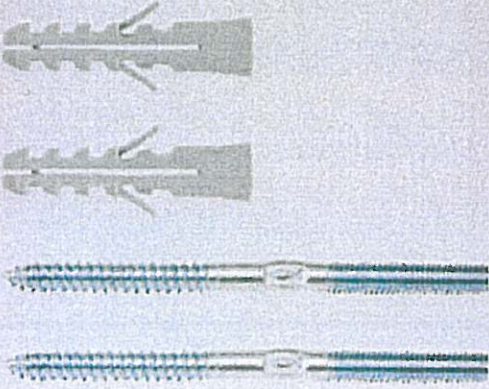

Wash Basin Fixing Set - WD 8 x 100

Use to fix small basins with large fixing holes to solid masonry walls. Can also be used to fix basins to partition walls where a timber frame has been built in to the cavity. For this application use the screw studs provided without the nylon wallplugs - a small pilot hole in the timber may ease installation.