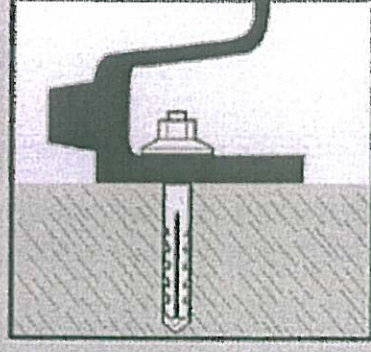

Wash Basin Fixing Set - WD 8 x 100

Use to fix small basins with large fixing holes to solid masonry walls. Can also be used to fix basins to partition walls where a timber frame has been built in to the cavity. For this application use the screw studs provided without the nylon wallplugs - a small pilot hole in the timber may ease installation.