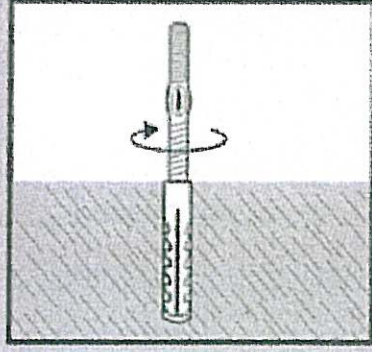

Wash Basin Fixing Set - WD 8 x 100

Use to fix small basins with large fixing holes to solid masonry walls. Can also be used to fix basins to partition walls where a timber frame has been built in to the cavity. For this application use the screw studs provided without the nylon wallplugs - a small pilot hole in the timber may ease installation.