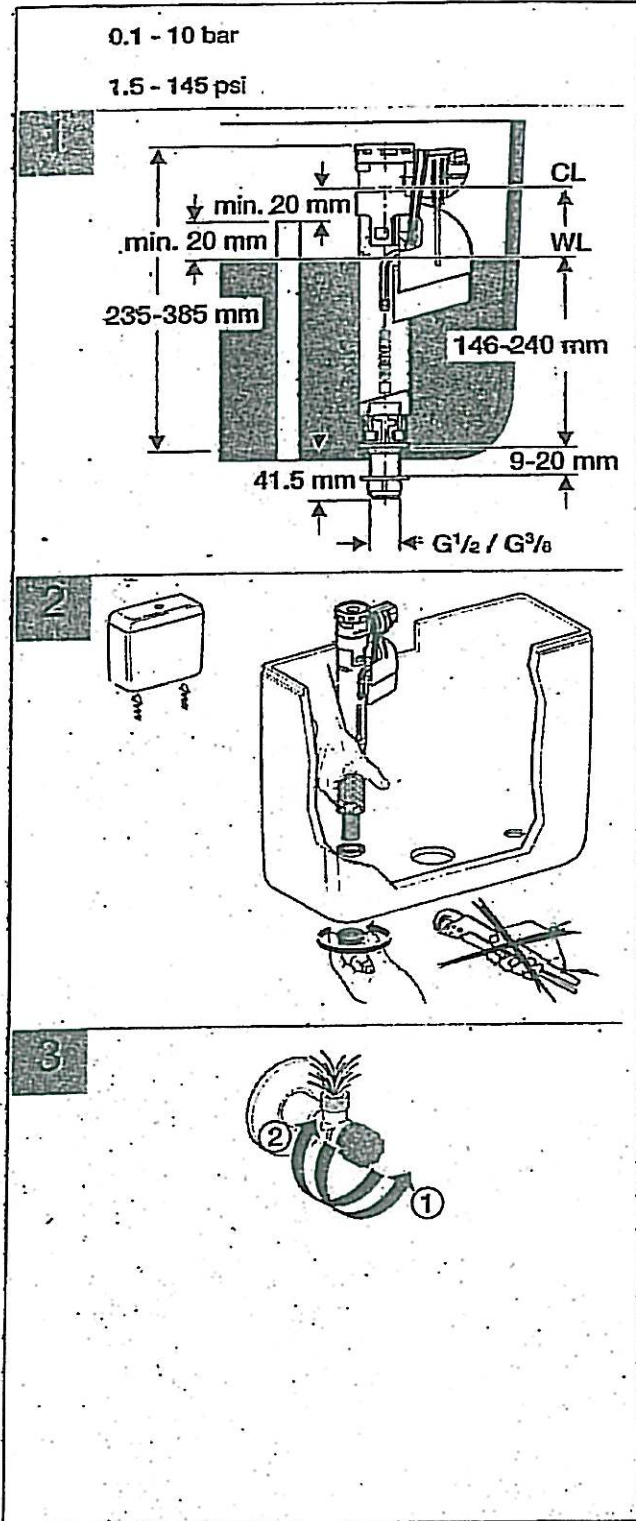

Eastbrook Road, Gloucester GL4 3DB
Technical Helpline: 01452 317890
email: technical@eastbrookco.com

10.2004 - Pluto Cistern inc fittings
White