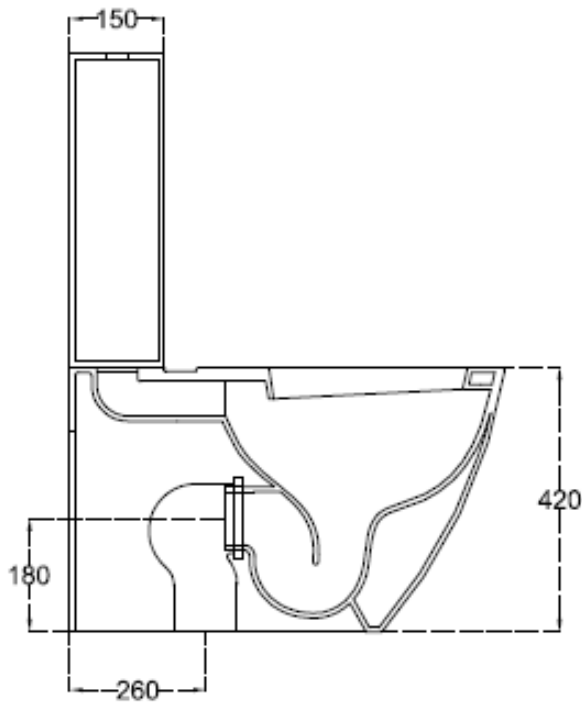

THE \* LUXURY \* RANGE

Eastbrook Road, Gloucester GL4 3DB

Technical Helpline 01452 317 890

Email [technical@eastbrookco.com](mailto:technical@eastbrookco.com)

This item is subject to a 0.6% tolerance

Novara Close Coupled WD Pan 85.0005

INFORMAZIONI TECNICHE - TECHNICAL INFORMATION

FUNZIONA CON 6 LITRI - NOMINAL FLUSH 6 LITERS

VISTA FRONTALE / FRONT VIEW