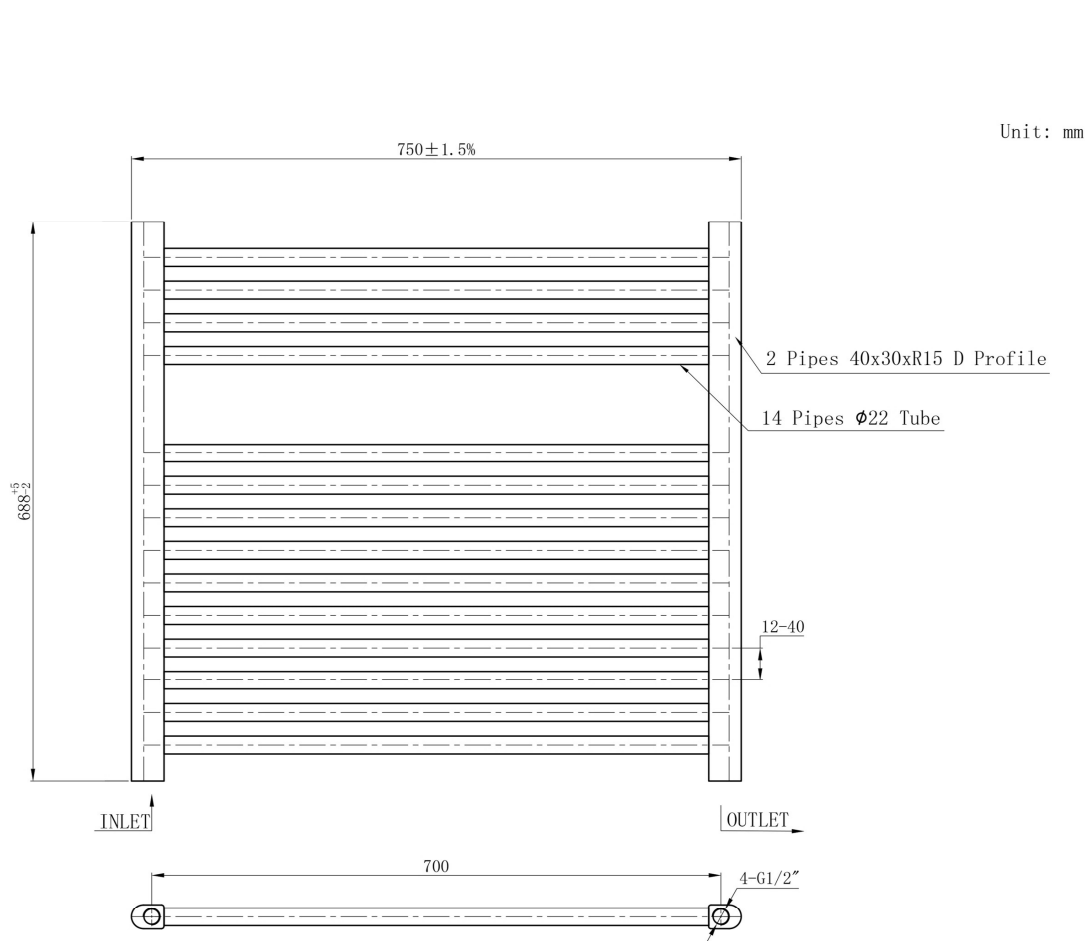

### General Information

Product:	41.0281
Description:	Straight Biava Multirail 688 x 750
Website Link:	<a href="#">(Click Here)</a>
Product Type:	Towel Rail
Brand:	Eastbrook Company
Colour:	Gloss White
Material:	Mild Steel
Height (mm):	688mm
Width (mm):	750mm
Net Weight (kg):	7.06kg
Product Range:	Biava Multirail

## Drawing

### Biava Multirail Straight 688 x 750mm. Technical Drawing

**Eastbrook**   
Eastbrook Road, Gloucester GL4 3DB  
Technical Helpline : 01452 317890  
Mon - Fri / 8am - 5pm  
Email : [technical@eastbrookco.com](mailto:technical@eastbrookco.com)