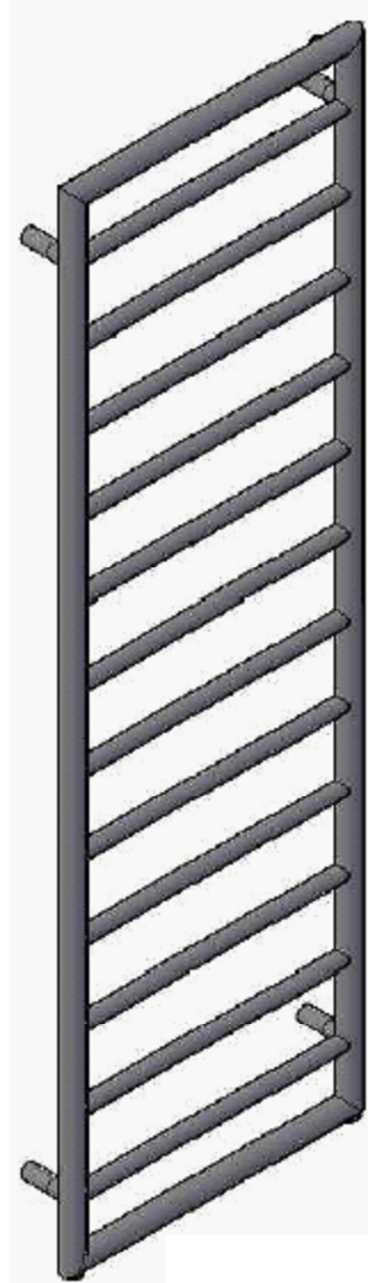

Drawing

Kenilworth 1600 x 600mm. Technical Drawing

* Element can only be fitted on the right hand side.

Eastbrook
Eastbrook Road, Gloucester GL4 3DB
Technical Helpline : 01452 317890
Mon - Fri / 8am - 5pm
Email : technical@eastbrookco.com