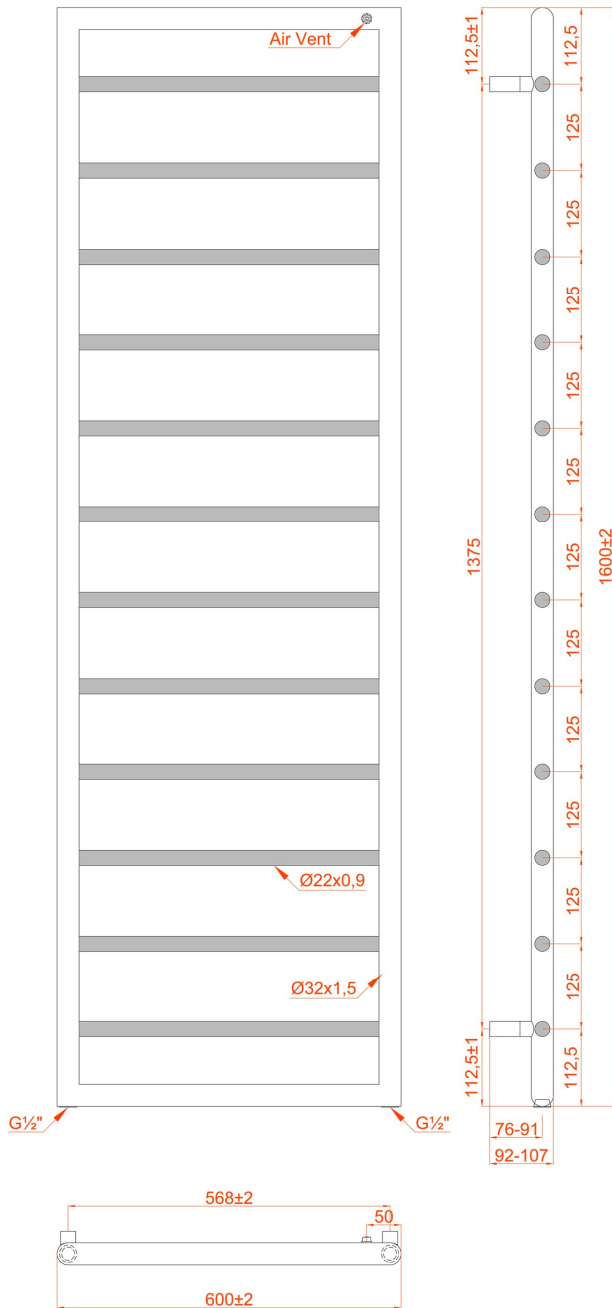

### General Information

Product:	61.0025
Description:	Kenilworth 1600 x 600mm. Towel Rail
Website Link:	<a href="#">(Click Here)</a>
Product Type:	Towel Rail
Brand:	Eastbrook Company
Colour:	Matt White
Material:	Mild Steel
Height (mm):	1600mm
Width (mm):	600mm
Net Weight (kg):	8.23kg
Product Range:	Kenilworth

### Product Specifications

Warranty:	5 Year(s)
Supplied with fixings:	Yes
Orientation:	Vertical
BTU $\Delta T50^{\circ}\text{C}$ :	1890
BTU $\Delta T60^{\circ}\text{C}$ :	2384
Watts $\Delta T50^{\circ}\text{C}$ :	554
Watts $\Delta T60^{\circ}\text{C}$ :	699

## Drawing

### Kenilworth 1600 x 600mm. Technical Drawing

\* Element can only be fitted on the right hand side.

**Eastbrook**   
Eastbrook Road, Gloucester GL4 3DB  
Technical Helpline : 01452 317890  
Mon - Fri / 8am - 5pm  
Email : [technical@eastbrookco.com](mailto:technical@eastbrookco.com)