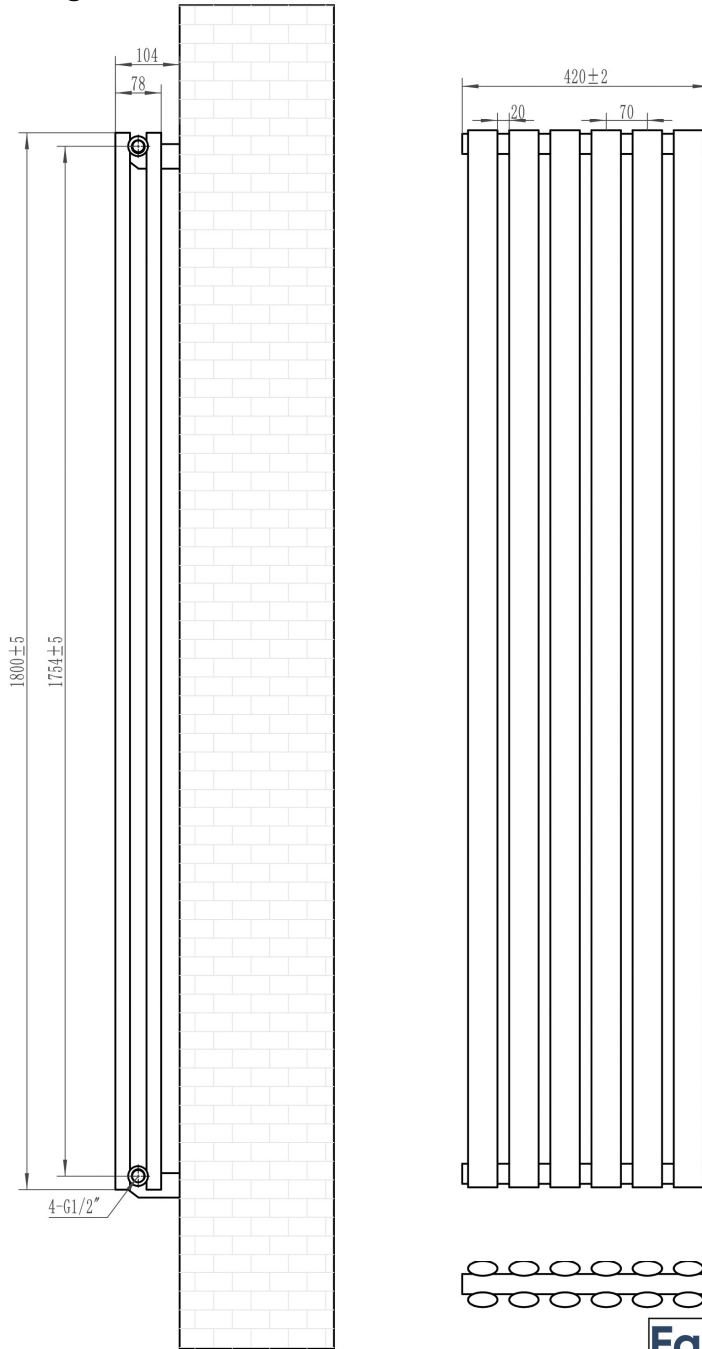

DATASHEET

Image

General Information

Product:	81.0141
Description:	Tunstall Double 1800 x 420 Radiator
Website Link:	(Click Here)
Product Type:	Radiator
Brand:	Eastbrook Company
Colour:	Matt White
Material:	Mild Steel
Height (mm):	1800mm
Width (mm):	420mm
Net Weight (kg):	31kg
Product Range:	Tunstall Double

Product Specifications

Warranty:	5 Year(s)
Supplied with fixings:	Yes
Orientation:	Vertical
BTU $\Delta T50^{\circ}\text{C}$:	3809
BTU $\Delta T60^{\circ}\text{C}$:	4877
Watts $\Delta T50^{\circ}\text{C}$:	1117
Watts $\Delta T60^{\circ}\text{C}$:	1429

Drawing

Tunstall Double Vertical 1800 x 420mm. Technical Drawing

Tappings off wall : 65mm.

Eastbrook 
Eastbrook Road, Gloucester GL4 3DB
Technical Helpline : 01452 317890
Mon - Fri / 8am - 5pm
Email : technical@eastbrookco.com