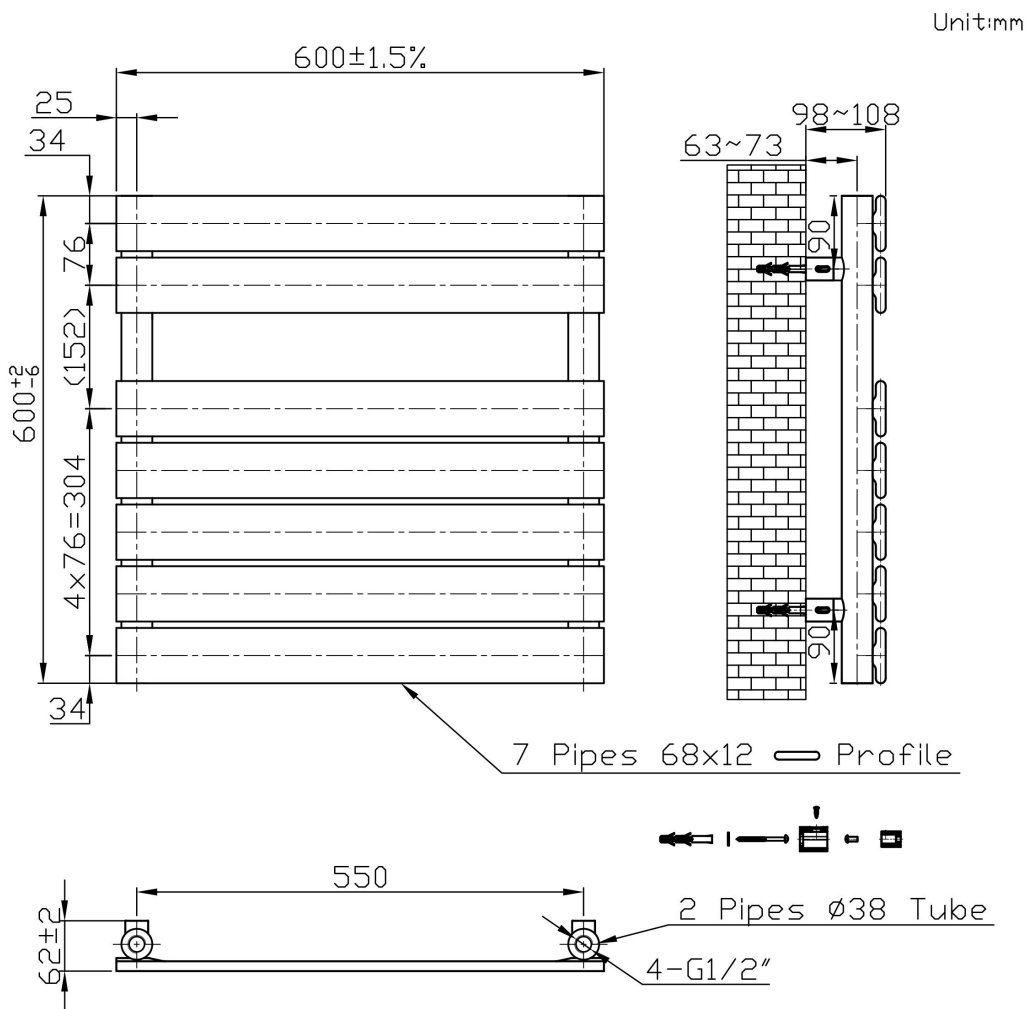

DATASHEET

Image

General Information

Product:	41.0196
Description:	Staverton Tube on Tube 600x600
Website Link:	(Click Here)
Product Type:	Towel Rail
Brand:	Eastbrook Company
Colour:	Gloss White
Material:	Mild Steel
Height (mm):	600mm
Width (mm):	600mm
Net Weight (kg):	8.69kg
Product Range:	Staverton Tube on Tube Straight

Drawing

Staverton Tube on Tube Straight 600 x 600mm. Painted / Chrome Technical Drawing

Eastbrook 
Eastbrook Road, Gloucester GL4 3DB
Technical Helpline : 01452 317890
Mon - Fri / 8am - 5pm
Email : technical@eastbrookco.com