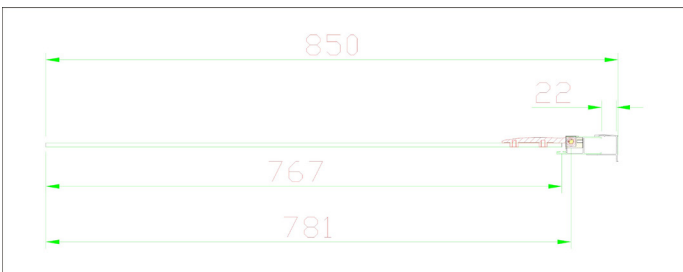

DATASHEET

Image

Drawing

General Information

Product:	58.702
Description:	Volente 6mm hinge bath screen 850x1500 easy clean
Website Link:	(Click Here)
Product Type:	Hinge Bath Screens
Brand:	Eastbrook Company
Colour:	Chrome Profiles
Material:	Tempered Glass
Height (mm):	1500mm
Width (mm):	850mm
Net Weight (kg) (kg):	22kg
Product Range:	Designer Screens

Product Specifications

Warranty:	1 Year(s)
Easy Clean glass:	Yes
Finish:	Polished
Frameless:	Yes
Glass Thickness (mm):	6mm
Glass type:	Clear Glass