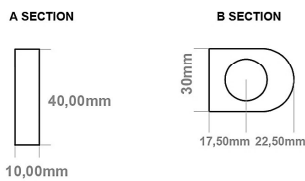

DATASHEET

Image

General Information

Product:	89:1296
Description:	Defford 1800 x 500mm Towel Rail
Website Link:	(Click Here)
Product Type:	Towel Rail
Brand:	Eastbrook Company
Colour:	Matt Black
Material:	Mild Steel
Height (mm):	1800mm
Width (mm):	500mm
Net Weight (kg):	15.1kg
Product Range:	Defford

Drawing

Defford 1800 x 500mm. Technical Drawing

scale: 1/5

Eastbrook 
Eastbrook Road, Gloucester GL4 3DB
Technical Helpline : 01452 317890
Mon - Fri / 8am - 5pm
Email : technical@eastbrookco.com