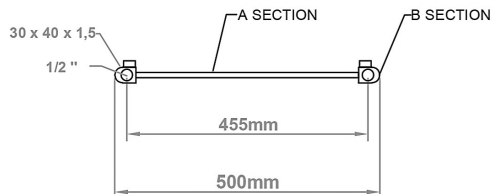

DATASHEET

Image

General Information

Product:	89:1296
Description:	Defford 1800 x 500mm Towel Rail
Website Link:	(Click Here)
Product Type:	Towel Rail
Brand:	Eastbrook Company
Colour:	Matt Black
Material:	Mild Steel
Height (mm):	1800mm
Width (mm):	500mm
Net Weight (kg):	15.1kg
Product Range:	Defford

Drawing

Defford 1800 x 500mm. Technical Drawing

scale: 1/5

Eastbrook 
Eastbrook Road, Gloucester GL4 3DB
Technical Helpline : 01452 317890
Mon - Fri / 8am - 5pm
Email : technical@eastbrookco.com