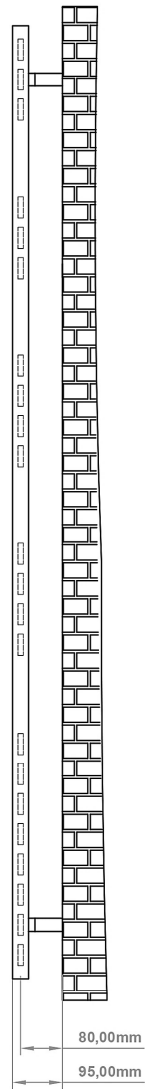

DATASHEET

Image

General Information

Product:	89:1296
Description:	Defford 1800 x 500mm Towel Rail
Website Link:	(Click Here)
Product Type:	Towel Rail
Brand:	Eastbrook Company
Colour:	Matt Black
Material:	Mild Steel
Height (mm):	1800mm
Width (mm):	500mm
Net Weight (kg):	15.1kg
Product Range:	Defford

Product Specifications

Warranty:	5 Year(s)
Supplied with fixings:	Yes
BTU $\Delta T50^{\circ}\text{C}$:	2378
BTU $\Delta T60^{\circ}\text{C}$:	3044
Watts $\Delta T50^{\circ}\text{C}$:	697
Watts $\Delta T60^{\circ}\text{C}$:	892

Drawing

Defford 1800 x 500mm. Technical Drawing

scale: 1/5

Eastbrook 
Eastbrook Road, Gloucester GL4 3DB
Technical Helpline : 01452 317890
Mon - Fri / 8am - 5pm
Email : technical@eastbrookco.com