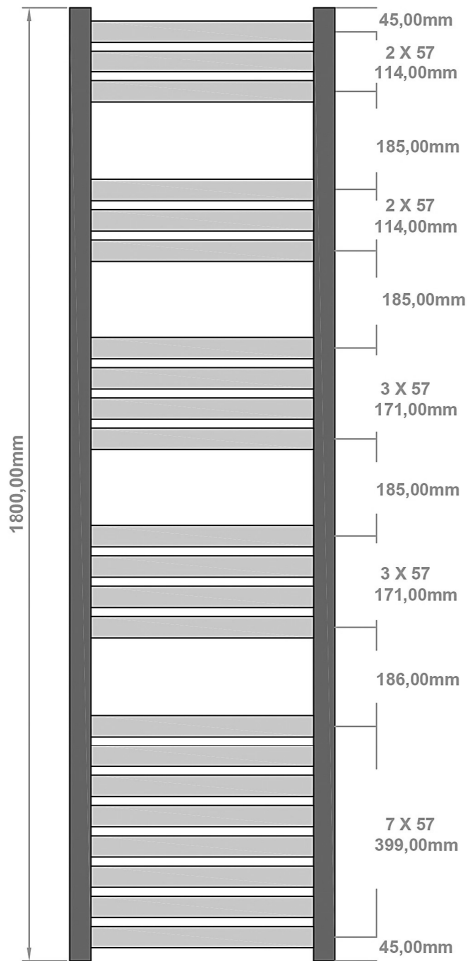

DATASHEET

Image

General Information

Product:	89:1296
Description:	Defford 1800 x 500mm Towel Rail
Website Link:	(Click Here)
Product Type:	Towel Rail
Brand:	Eastbrook Company
Colour:	Matt Black
Material:	Mild Steel
Height (mm):	1800mm
Width (mm):	500mm
Net Weight (kg):	15.1kg
Product Range:	Defford

Product Specifications

Warranty:	5 Year(s)
Supplied with fixings:	Yes
BTU $\Delta T50^{\circ}\text{C}$:	2378
BTU $\Delta T60^{\circ}\text{C}$:	3044
Watts $\Delta T50^{\circ}\text{C}$:	697
Watts $\Delta T60^{\circ}\text{C}$:	892

Drawing

Defford 1800 x 500mm. Technical Drawing

scale: 1/5

Eastbrook 
Eastbrook Road, Gloucester GL4 3DB
Technical Helpline : 01452 317890
Mon - Fri / 8am - 5pm
Email : technical@eastbrookco.com