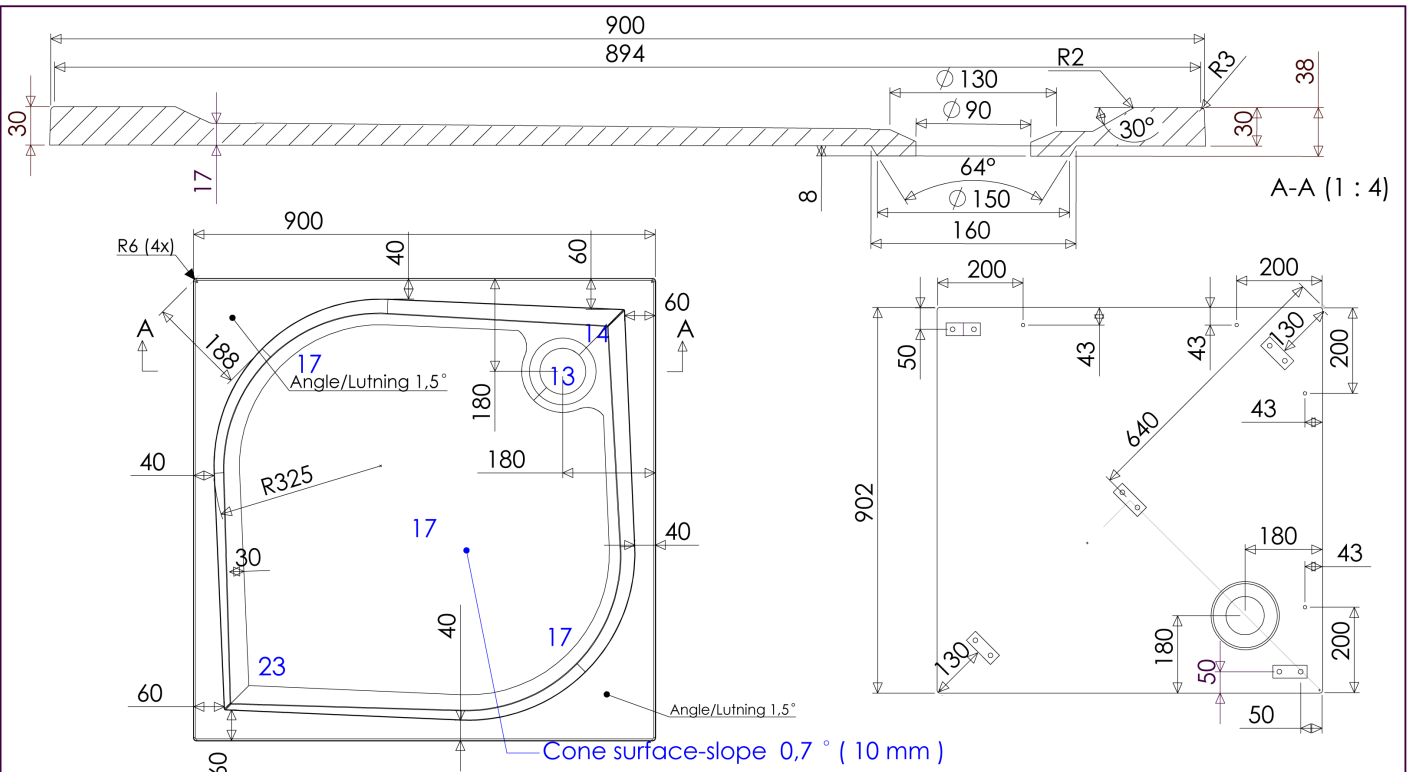

Drawing

Tolerance length	+3/-0 mm
Tolerance length granite	+1,5/-1,5 mm
Tolerance plane bending	+3/-3 mm

900 x 900

Ersteller

Gezeichnet

1:15