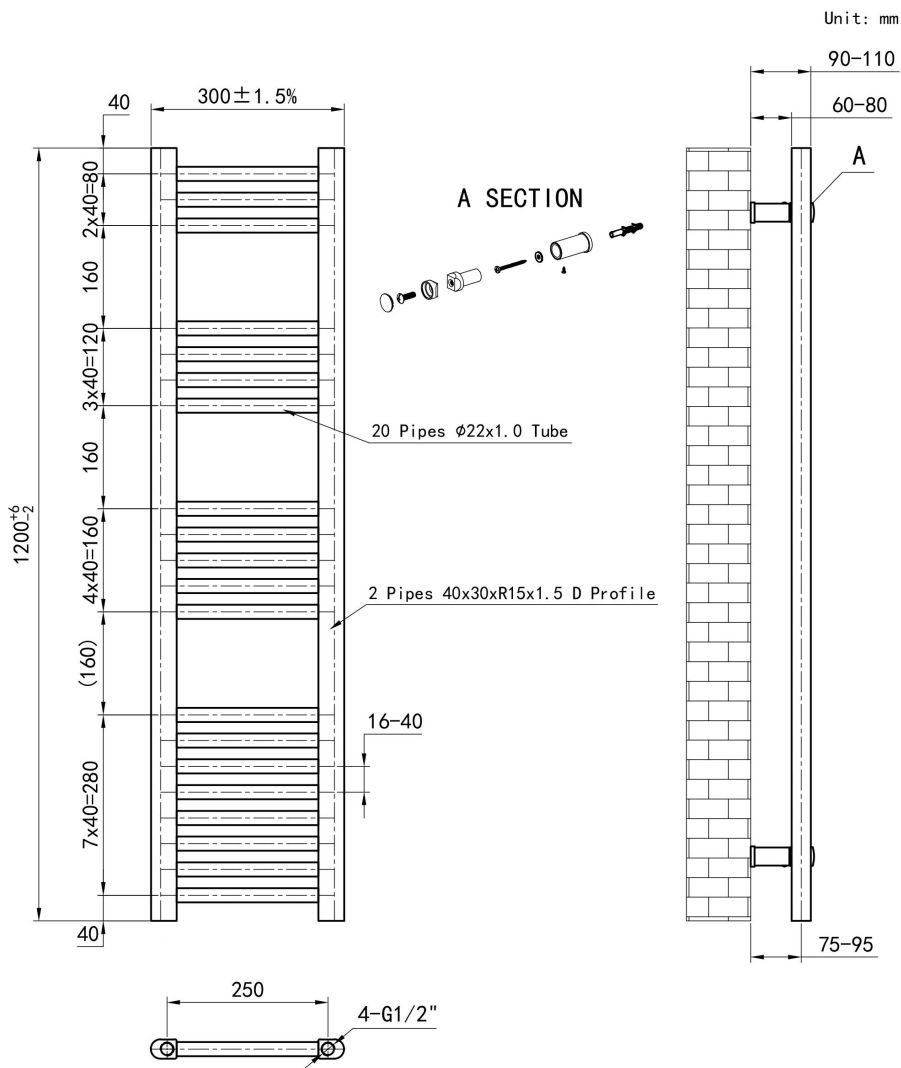

DATASHEET

Image

General Information

Product:	41.0678
Description:	Wendover Straight Multirail 1200 x 300
Website Link:	(Click Here)
Product Type:	Towel Rail
Brand:	Eastbrook Company
Colour:	Matt Black
Material:	Mild Steel
Height (mm):	1200mm
Width (mm):	300mm
Net Weight (kg):	6.4kg
Product Range:	Wendover

Product Specifications

Warranty:	5 Year(s)
Supplied with fixings:	Yes
Orientation:	Vertical
BTU $\Delta T50^{\circ}\text{C}$:	1045
BTU $\Delta T60^{\circ}\text{C}$:	1338
Watts $\Delta T50^{\circ}\text{C}$:	307
Watts $\Delta T60^{\circ}\text{C}$:	392

Drawing

Wendover Straight 1200 x 300mm. Technical Drawing

Eastbrook 
Eastbrook Road, Gloucester GL4 3DB
Technical Helpline : 01452 317890
Mon - Fri / 8am - 5pm
Email : technical@eastbrookco.com