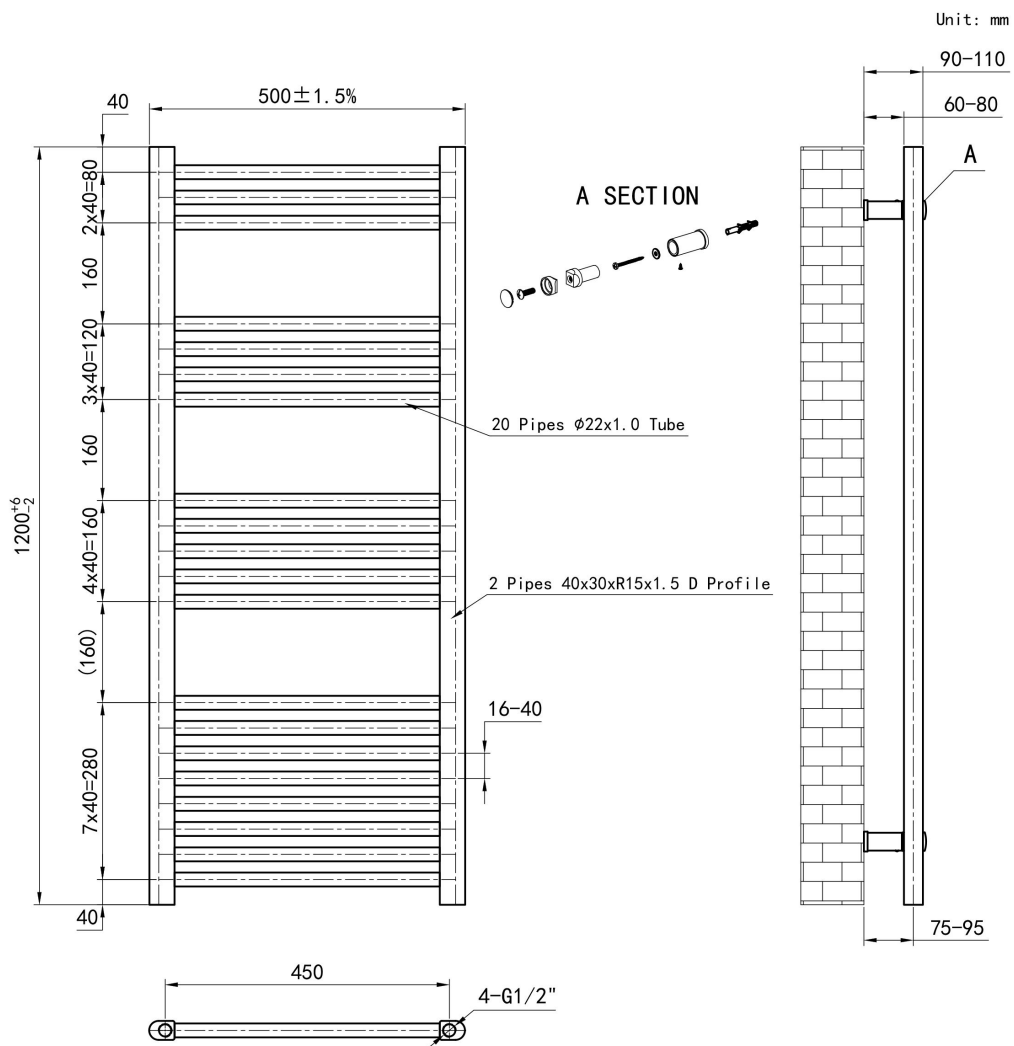

DATASHEET

Image

General Information

Product:	41.0016
Description:	Wendover Straight Multirail 1200 x 500
Website Link:	(Click Here)
Product Type:	Towel Rail
Brand:	Eastbrook Company
Colour:	Gloss White
Material:	Mild Steel
Height (mm):	1200mm
Width (mm):	500mm
Net Weight (kg):	8.32kg
Product Range:	Wendover

Product Specifications

Warranty:	5 Year(s)
Supplied with fixings:	Yes
Orientation:	Portrait
BTU $\Delta T50^{\circ}\text{C}$:	1522
BTU $\Delta T60^{\circ}\text{C}$:	1948
Watts $\Delta T50^{\circ}\text{C}$:	446
Watts $\Delta T60^{\circ}\text{C}$:	571

Drawing

Wendover Straight 1200 x 500mm. Technical Drawing

Eastbrook 
Eastbrook Road, Gloucester GL4 3DB
Technical Helpline : 01452 317890
Mon - Fri / 8am - 5pm
Email : technical@eastbrookco.com