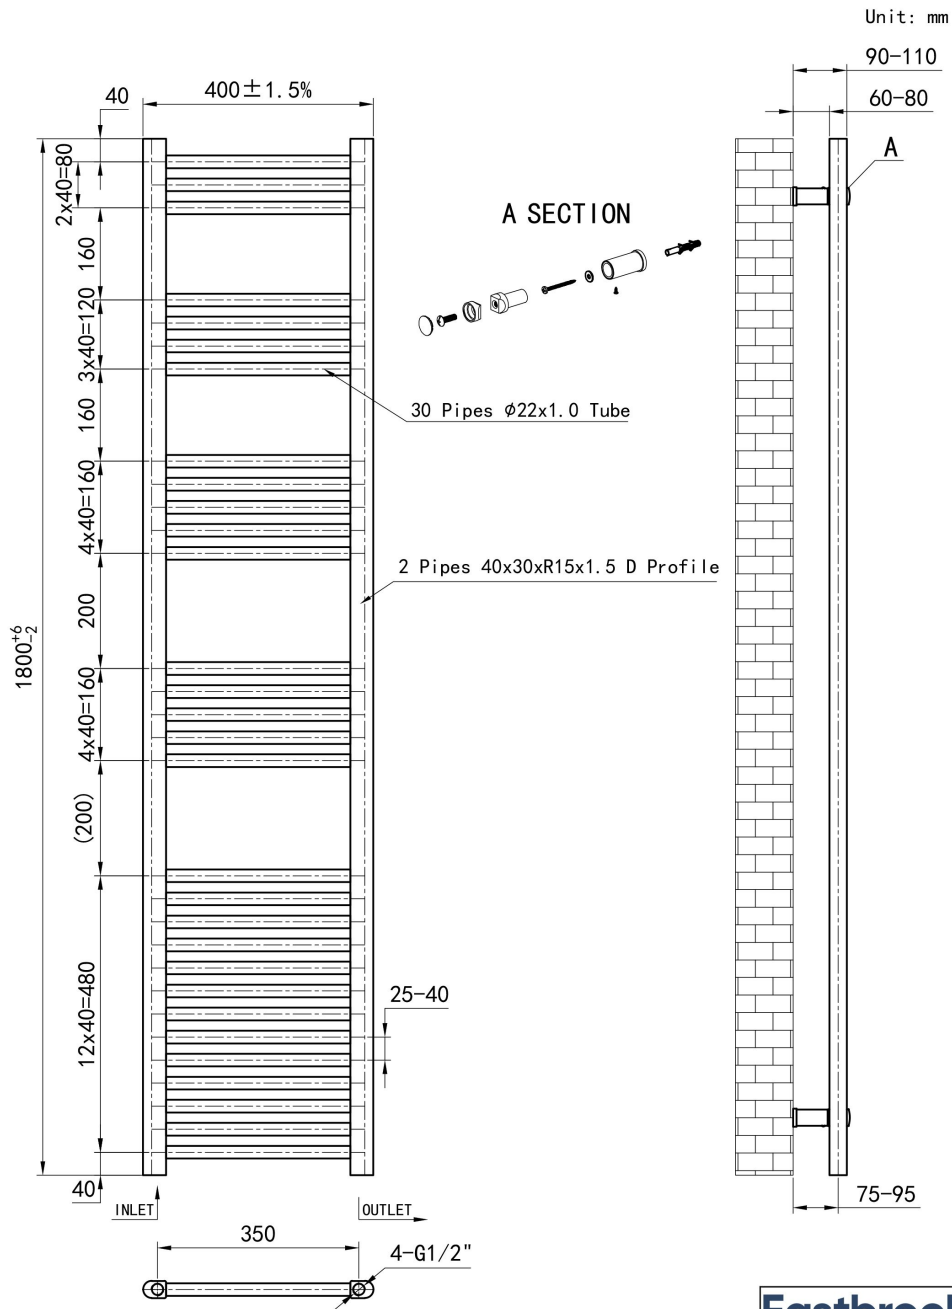

DATASHEET

Image

General Information

Product:	41.0026
Description:	Wendover Straight Multirail 1800 x 400
Website Link:	(Click Here)
Product Type:	Towel Rail
Brand:	Eastbrook Company
Colour:	Gloss White
Material:	Mild Steel
Height (mm):	1800mm
Width (mm):	400mm
Net Weight (kg):	11.2kg
Product Range:	Wendover

Product Specifications

Warranty:	5 Year(s)
Supplied with fixings:	Yes
Orientation:	Portrait
BTU $\Delta T50^{\circ}\text{C}$:	1927
BTU $\Delta T60^{\circ}\text{C}$:	2467
Watts $\Delta T50^{\circ}\text{C}$:	565
Watts $\Delta T60^{\circ}\text{C}$:	723

Drawing

Wendover Straight 1800 x 400mm. Technical Drawing

Eastbrook 
Eastbrook Road, Gloucester GL4 3DB
Technical Helpline : 01452 317890
Mon - Fri / 8am - 5pm
Email : technical@eastbrookco.com